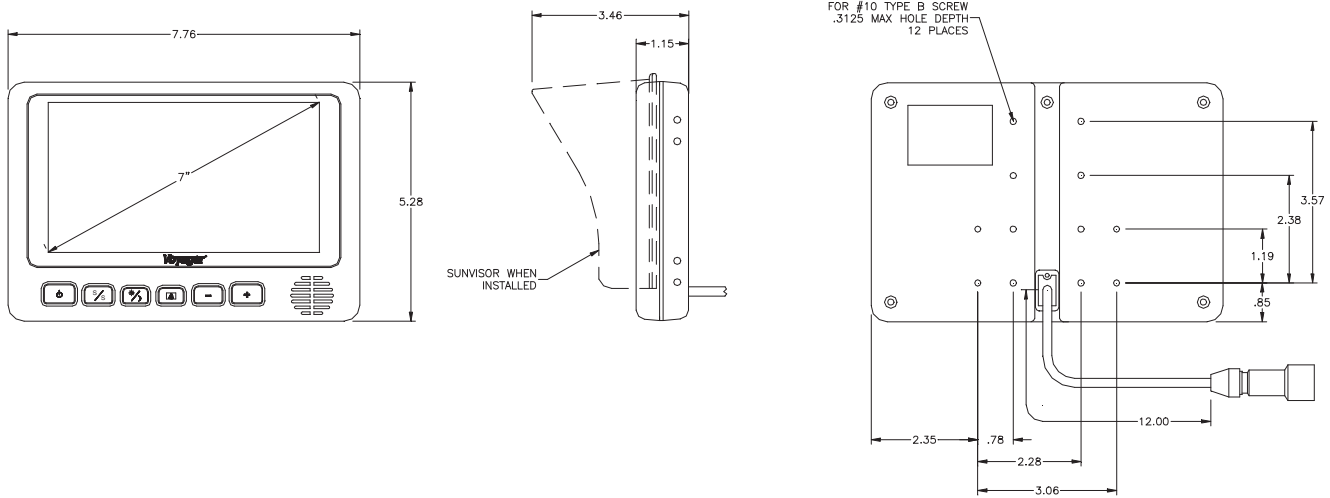

Voyager[®] AOM713WP

7" Heavy Duty Waterproof LCD Observation Monitor

KEY FEATURES:

- 7" Wide Format, Heavy Duty Color LCD Panel
- Aspect Ratio: 16:9
- Camera Inputs: 3
- Contrast Ratio: 300:1
- Screen Capabilities: single, split screen, tri-view,
- Slimline profile
- Built-in speaker
- Backlit controls
- 12V and 24V system compatible
- Sealed waterproof & dustproof housing (IPx5)
- NTSC and PAL video signal compatible
- Manual (pushbutton) or automatic (trigger) source selection
- Turn-signal (pulsed DC) compatible trigger inputs (AV2, AV3)
- Auto power on (standby)
- Day/Night brightness modes
- On Screen Display (OSD) for AV source, picture adjustment & volume level
- Non-volatile memory for picture and volume adjustment settings
- Anti-glare/Anti-scratch protective lens
- Removable sun-visor included
- Multiple mounting options (AMPS compatible)
- E-Mark certified
- RoHS compliant

E X P A N D your vision

Voyager®

AOM713WP

7" Heavy Duty Waterproof LCD Observation Monitor

General Specifications:

Power System	12/24V DC	
Operating Voltage Range	10V to 32V	
Current Draw @ 12V	Idle	363mA
	Nominal	1.05mA
	Maximum	1.18A
Operating Temperature Range	-22°F to 176°F	-30°C to 80°C
Storage Temperature Range	-40°F to 185°F	-40°C to 85°C
Maximum Relative Humidity	100%	
Overall Dimensions	7 3/4"W x 5 1/4"H x 1 3/16"D	
Product Weight (unpackaged)	2.8lbs	
Water Resistance level	IPx5	

Performance Specifications:

Video / Display System	NTSC/PAL		
Video Input Signal (Composite)	1V P-P		
Audio Output	1W		
LCD Specifications	Diagonal Size	7.0"	
	Resolution	1440(W) x 234(H) ; 336,960 pixels	
	Brightness	500 nit	
	Contrast Ratio	300:1	
	View Angles	Top	50° min
		Bottom	70° min
		Left	70° min
		Right	70° min
	Display Format	16:9	
	Response Time	Rise	12ms
Fall		18ms	
Backlight Type	CCFL		
Backlight Life	10,000 Hours		