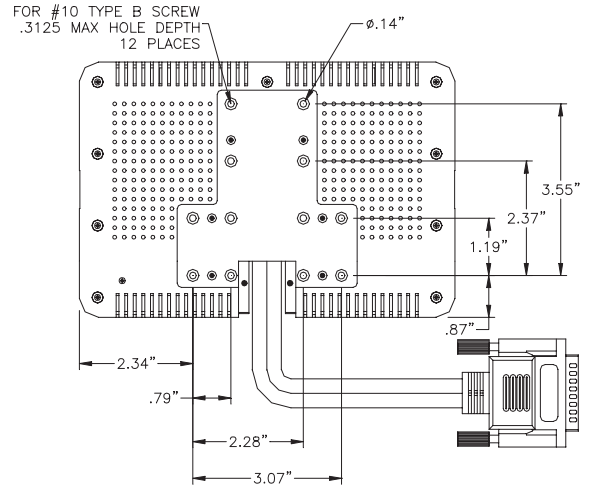

Voyager[®] AOM7694HD

7" Heavy Duty LCD Observation Monitor

KEY FEATURES:

- 7" Heavy Duty wide format, high performance color LCD Panel
- Aspect Ratio: 16:9
- Camera Inputs: 4
- Contrast Ratio: 300:1
- Screen Capabilities: single, split screen, tri-view, quad-view
- Slimline profile
- Built-in speaker
- Backlit controls
- 12V and 24V system compatible
- NTSC and PAL video signal compatible
- Manual (pushbutton) or automatic (trigger) source selection
- Turn-signal (pulsed DC) compatible trigger inputs (AV2, AV3)
- Auto power on (standby)
- Day/Night brightness modes
- On Screen Display (OSD) for AV source, picture adjustment & volume level
- Anti-glare/Anti-scratch protective lens
- Flush mount and multiple mounting options (AMPS compatible)
- E-Mark certified
- IR Repeater (control of external navigation computer)
- One NTSC video output (RCA)
- Motorized tilt camera compatible (AV1)
- RoHS compliant

E X P A N D your vision

Voyager®

AOM7694HD

7" Heavy Duty LCD Observation Monitor

General Specifications:

Power System	12/24VDC	
Operating Voltage Range	10V to 32V	
Current Draw @ 12V	Idle	46mA
	Nominal	830mA
	Maximum	902mA
Operating Temperature Range	-4°F to 149°F	-20°C to 65°C
Storage Temperature Range	-40°F to 176°F	-35°C to 80°C
Maximum Relative Humidity	95%	
Overall Dimensions	7 3/4"W x 5 1/4"H x 1 3/16"D	
Product Weight (unpacked)	2.8lbs	

Performance Specifications:

Video / Display System	NTSC/PAL		
Video Input Signal (Composite)	1V P-P		
Audio Output	1W		
LCD Specifications	Diagonal Size	7.0"	
	Resolution	1440(W) x 234(H) ; 336,960 pixels	
	Brightness	500 nit	
	Contrast Ratio	300:1	
	View Angles	Top	50° min
		Bottom	70° min
		Left	70° min
		Right	70° min
	Display Format	16:9	
	Response Time	Rise	12ms
Fall		18ms	
Backlight Type	CCFL		
Backlight Life	10,000 Hours		