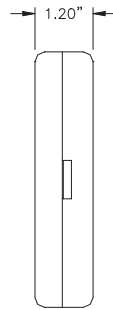

Voyager[®] AOM7694HD

7" Heavy Duty LCD Observation Monitor

KEY FEATURES:

- 7" Heavy Duty wide format, high performance color LCD Panel
- Aspect Ratio: 16:9
- Camera Inputs: 4
- Contrast Ratio: 300:1
- Screen Capabilities: single, split screen, tri-view, quad-view
- Slimline profile
- Built-in speaker
- Backlit controls
- 12V and 24V system compatible
- NTSC and PAL video signal compatible
- Manual (pushbutton) or automatic (trigger) source selection
- Turn-signal (pulsed DC) compatible trigger inputs (AV2, AV3)
- Auto power on (standby)
- Day/Night brightness modes
- On Screen Display (OSD) for AV source, picture adjustment & volume level
- Anti-glare/Anti-scratch protective lens
- Flush mount and multiple mounting options (AMPS compatible)
- E-Mark certified
- IR Repeater (control of external navigation computer)
- One NTSC video output (RCA)
- Motorized tilt camera compatible (AV1)
- RoHS compliant

E X P A N D your vision

Voyager®

AOM7694HD

7" Heavy Duty LCD Observation Monitor

General Specifications:

Power System	12/24VDC	
Operating Voltage Range	10V to 32V	
Current Draw @ 12V	Idle	46mA
	Nominal	830mA
	Maximum	902mA
Operating Temperature Range	-4°F to 149°F	-20°C to 65°C
Storage Temperature Range	-40°F to 176°F	-35°C to 80°C
Maximum Relative Humidity	95%	
Overall Dimensions	7 3/4"W x 5 1/4"H x 1 3/16"D	
Product Weight (unpacked)	2.8lbs	

Performance Specifications:

Video / Display System	NTSC/PAL		
Video Input Signal (Composite)	1V P-P		
Audio Output	1W		
LCD Specifications	Diagonal Size	7.0"	
	Resolution	1440(W) x 234(H) ; 336,960 pixels	
	Brightness	500 nit	
	Contrast Ratio	300:1	
	View Angles	Top	50° min
		Bottom	70° min
		Left	70° min
		Right	70° min
	Display Format	16:9	
	Response Time	Rise	12ms
Fall		18ms	
Backlight Type	CCFL		
Backlight Life	10,000 Hours		