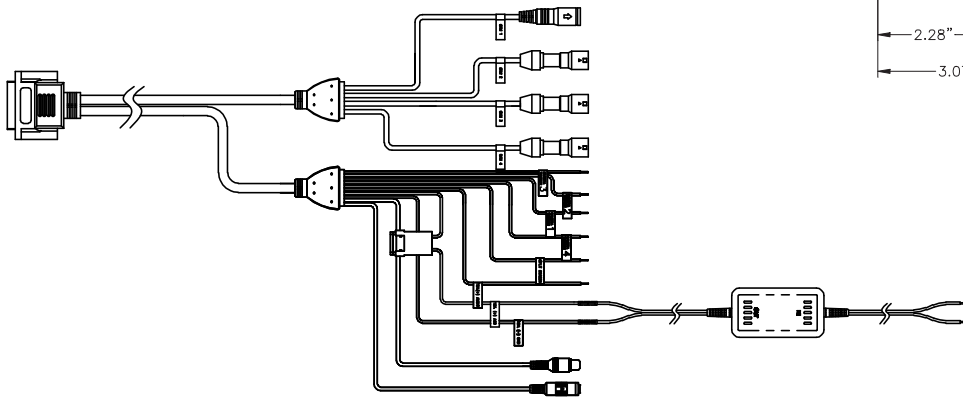

Voyager[®] AOM7694HD

7" Heavy Duty LCD Observation Monitor

KEY FEATURES:

- 7" Heavy Duty wide format, high performance color LCD Panel
- Aspect Ratio: 16:9
- Camera Inputs: 4
- Contrast Ratio: 300:1
- Screen Capabilities: single, split screen, tri-view, quad-view
- Slimline profile
- Built-in speaker
- Backlit controls
- 12V and 24V system compatible
- NTSC and PAL video signal compatible
- Manual (pushbutton) or automatic (trigger) source selection
- Turn-signal (pulsed DC) compatible trigger inputs (AV2, AV3)
- Auto power on (standby)
- Day/Night brightness modes
- On Screen Display (OSD) for AV source, picture adjustment & volume level
- Anti-glare/Anti-scratch protective lens
- Flush mount and multiple mounting options (AMPS compatible)
- E-Mark certified
- IR Repeater (control of external navigation computer)
- One NTSC video output (RCA)
- Motorized tilt camera compatible (AV1)
- RoHS compliant

E X P A N D your vision

Voyager®

AOM7694HD

7" Heavy Duty LCD Observation Monitor

General Specifications:

Power System	12/24VDC	
Operating Voltage Range	10V to 32V	
Current Draw @ 12V	Idle	46mA
	Nominal	830mA
	Maximum	902mA
Operating Temperature Range	-4°F to 149°F	-20°C to 65°C
Storage Temperature Range	-40°F to 176°F	-35°C to 80°C
Maximum Relative Humidity	95%	
Overall Dimensions	7 3/4"W x 5 1/4"H x 1 3/16"D	
Product Weight (unpacked)	2.8lbs	

Performance Specifications:

Video / Display System	NTSC/PAL		
Video Input Signal (Composite)	1V P-P		
Audio Output	1W		
LCD Specifications	Diagonal Size	7.0"	
	Resolution	1440(W) x 234(H) ; 336,960 pixels	
	Brightness	500 nit	
	Contrast Ratio	300:1	
	View Angles	Top	50° min
		Bottom	70° min
		Left	70° min
		Right	70° min
	Display Format	16:9	
	Response Time	Rise	12ms
Fall		18ms	
Backlight Type	CCFL		
Backlight Life	10,000 Hours		