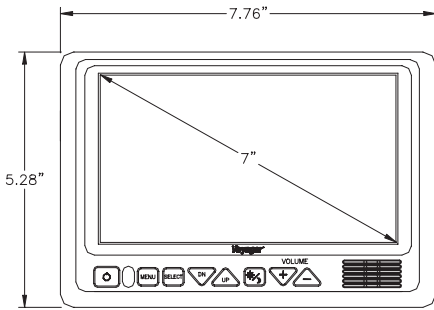

Voyager[®] AOM7694HD

7" Heavy Duty LCD Observation Monitor

KEY FEATURES:

- 7" Heavy Duty wide format, high performance color LCD Panel
- Aspect Ratio: 16:9
- Camera Inputs: 4
- Contrast Ratio: 300:1
- Screen Capabilities: single, split screen, tri-view, quad-view
- Slimline profile
- Built-in speaker
- Backlit controls
- 12V and 24V system compatible
- NTSC and PAL video signal compatible
- Manual (pushbutton) or automatic (trigger) source selection
- Turn-signal (pulsed DC) compatible trigger inputs (AV2, AV3)
- Auto power on (standby)
- Day/Night brightness modes
- On Screen Display (OSD) for AV source, picture adjustment & volume level
- Anti-glare/Anti-scratch protective lens
- Flush mount and multiple mounting options (AMPS compatible)
- E-Mark certified
- IR Repeater (control of external navigation computer)
- One NTSC video output (RCA)
- Motorized tilt camera compatible (AV1)
- RoHS compliant

E X P A N D your vision

Voyager®

AOM7694HD

7" Heavy Duty LCD Observation Monitor

General Specifications:

Power System	12/24VDC	
Operating Voltage Range	10V to 32V	
Current Draw @ 12V	Idle	46mA
	Nominal	830mA
	Maximum	902mA
Operating Temperature Range	-4°F to 149°F	-20°C to 65°C
Storage Temperature Range	-40°F to 176°F	-35°C to 80°C
Maximum Relative Humidity	95%	
Overall Dimensions	7 3/4"W x 5 1/4"H x 1 3/16"D	
Product Weight (unpacked)	2.8lbs	

Performance Specifications:

Video / Display System	NTSC/PAL		
Video Input Signal (Composite)	1V P-P		
Audio Output	1W		
LCD Specifications	Diagonal Size	7.0"	
	Resolution	1440(W) x 234(H) ; 336,960 pixels	
	Brightness	500 nit	
	Contrast Ratio	300:1	
	View Angles	Top	50° min
		Bottom	70° min
		Left	70° min
		Right	70° min
	Display Format	16:9	
	Response Time	Rise	12ms
Fall		18ms	
Backlight Type	CCFL		
Backlight Life	10,000 Hours		