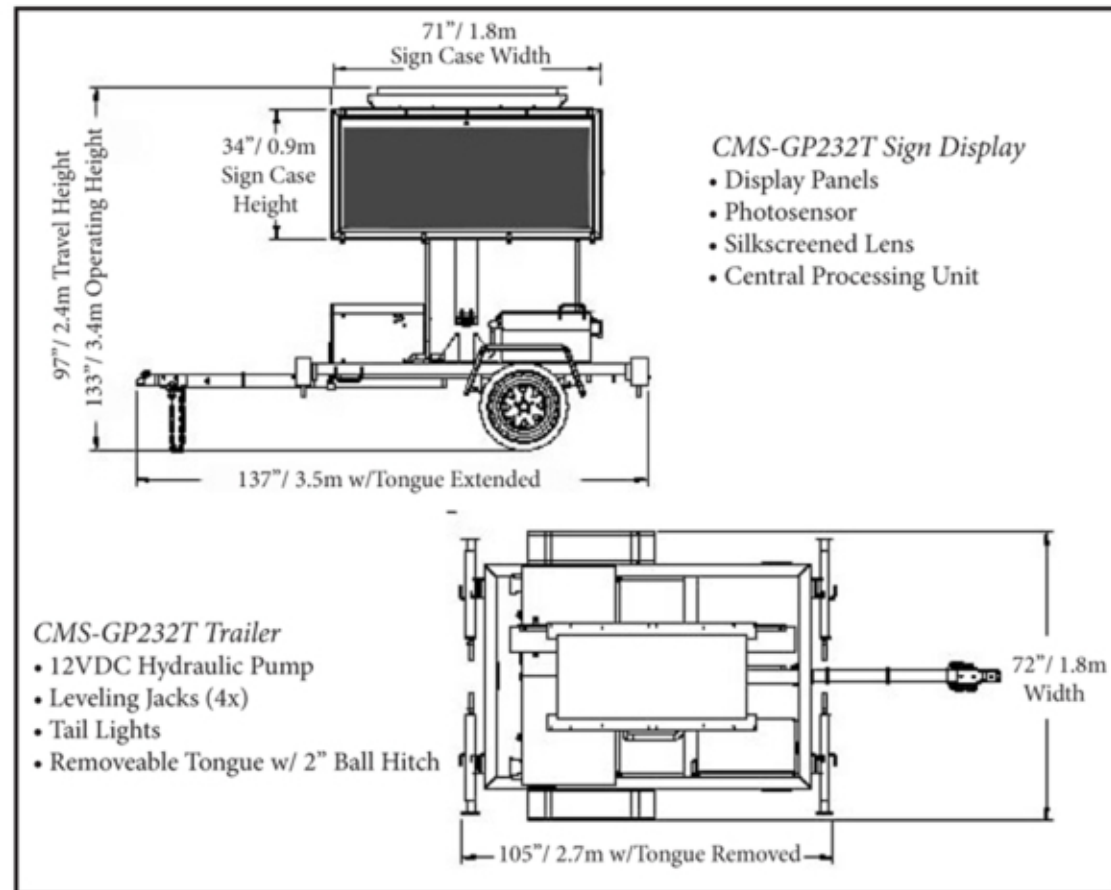

PHYSICAL/MECHANICAL

- Height (raised) 133" / 3.4m
- Height (storage) 97" / 2.4m
- Length w/ tongue 137" / 3.5m
- Length w/o tongue 105" / 2.7m
- Width 72" / 1.8m
- Sign Case Width 71" / 1.8m
- Sign Case Height 34" / 0.9m
- Electronics Temp. Rating -30° to +165° F / -34° C - 73° C

ELECTRICAL / LED DISPLAY

- Matrix Type Full Matrix
- Matrix Size 28 Rows x 72 Columns
- LEDs Per Pixel 1
- Angularity 30°
- Update Speed-Variable Timing .10 sec increments
- LED Color 590nm ITE Amber/ Yellow
- Character Size / Height 6" to 18" / 0.15m x 0.46m characters

CONTROL/OPERATION

- Pre-Programmed Messages 199
- User-Defined Messages 199
- Message Sequences 250
- Animations and Graphical Messages

GRAPHICS AND LEGIBILITY

- 26 MUTCD symbol signs are available
- 6 character fonts w/ character heights from 6" / 0.15m to 18" / 0.46m
- Full height chevrons, moving arrows
- Ability to flash lines or entire message
- Incident management capability

OPTIONS:

- Remote Control: Cellular, Wireless, or Landline
- Radar Overspeed Detection
- Queue Detection
- NTCIP Compliant/ Compatible
- Radar Data Logging w/ graphing capability
- ITMS Work Zone Compatible
- Graphic User Interface Software
- Highway Advisory Radio
- AIMSTAR™ Adjustable Solar Assembly

ADDITIONAL FEATURES:

- Weather tight control cabinet with back lit LCD handheld controller
- Sign raise / lower with electric hydraulic lift with manual back up
- SOLR™ Primary Power Charging System with 30 day nominal battery life and onboard charger
- Dynapoint® Optical Technology provides enhanced visibility and legibility in both day and night conditions

CHARACTER FONTS & LEGIBILITY GUIDE

Full Matrix	Nominal Height	Characters per Line	Lines Sign Face	Legibility Distance
5 x 7	6"	10	3	400 ft
7 x 7	6"	9	3	450 ft
7 x 7W	6"	8	3	500 ft
6x 11	9"	9	2	650 ft
7 x 20	18"	7	1	850 ft
9 x 20	18"	6	1	950 ft