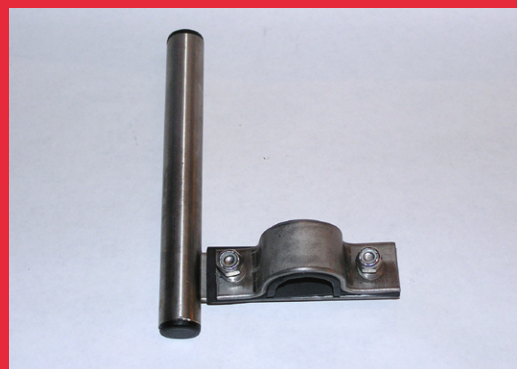

RoadWatchSS

Accessories

**Magnetic Mount
for Pickups**
available in silver or black

MSF329100

**Suction Cup Mount
for Pickups**
replacement suction
cups are available

MSF327500

**Large West Coast
Mirror Bracket**

Sensor Only

MSF8490100002

Sensor, Cable, & Mounting Hardware

MSF8490242000

Gauge Cup (display gage not included)

MSF9925

Gage & Mounting Hardware

MSF8490260000

Service Part
MSF8490093001

Stainless Steel "C" Bracket

MSFGB12

Sensor Flat Mount

MSF0140007000

12V Quick Connect Power Cable MSF3269

MSF4340104000
M8 Female to EDAC Male (to replace sensor)

Adapter Cable (Limited Supply)