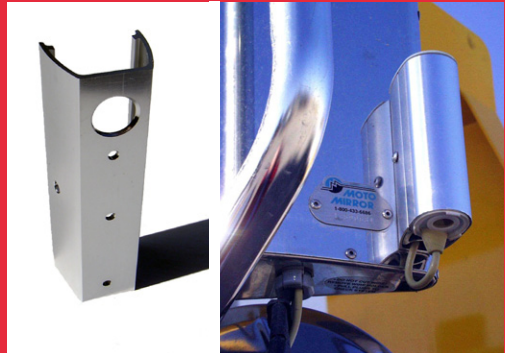

Service Part
MSF8490093001

Stainless Steel "C" Bracket

MSFGB12

Sensor Flat Mount

MSF0140007000

12V Quick Connect Power Cable MSF3269

MSF4340104000
M8 Female to EDAC Male (to replace sensor)

Adapter Cable (Limited Supply)