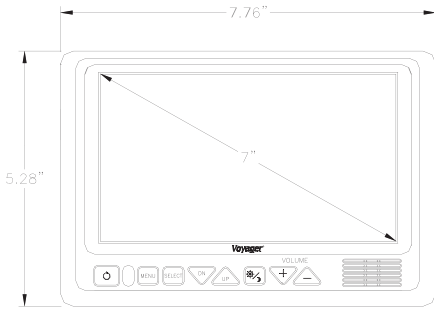

Voyager[®] AOM7694HD

7" Heavy Duty LCD Observation Monitor

KEY FEATURES:

- 7" Heavy Duty wide format, high performance color LCD Panel
- Aspect Ratio: 16:9
- Camera Inputs: 4
- Contrast Ratio: 300:1
- Screen Capabilities: single, split screen, tri-view, quad-view
- Slimline profile
- Built-in speaker
- Backlit controls
- 12V and 24V system compatible
- NTSC and PAL video signal compatible
- Manual (pushbutton) or automatic (trigger) source selection
- Turn-signal (pulsed DC) compatible trigger inputs (AV2, AV3)
- Auto power on (standby)
- Day/Night brightness modes
- On Screen Display (OSD) for AV source, picture adjustment & volume level
- Anti-glare/Anti-scratch protective lens
- Flush mount and multiple mounting options (AMPS compatible)
- E-Mark certified
- IR Repeater (control of external navigation computer)
- One NTSC video output (RCA)
- Motorized tilt camera compatible (AV1)
- RoHS compliant

Voyager®

AOM7694HD

7" Heavy Duty LCD Observation Monitor

General Specifications:

Power System	12/24VDC	
Operating Voltage Range	10V to 32V	
Current Draw @ 12V	Idle	46mA
	Nominal	830mA
	Maximum	902mA
Operating Temperature Range	-4°F to 149°F	-20°C to 65°C
Storage Temperature Range	-40°F to 176°F	-35°C to 80°C
Maximum Relative Humidity	95%	
Overall Dimensions	7 3/4"W x 5 1/4"H x 1 3/16"D	
Product Weight (unpacked)	2.8lbs	

Performance Specifications:

Video / Display System	NTSC/PAL		
Video Input Signal (Composite)	1V P-P		
Audio Output	1W		
LCD Specifications	Diagonal Size	7.0"	
	Resolution	1440(W) x 234(H) ; 336,960 pixels	
	Brightness	500 nit	
	Contrast Ratio	300:1	
	View Angles	Top	50° min
		Bottom	70° min
		Left	70° min
		Right	70° min
	Display Format	16:9	
	Response Time	Rise	12ms
Fall		18ms	
Backlight Type	CCFL		
Backlight Life	10,000 Hours		