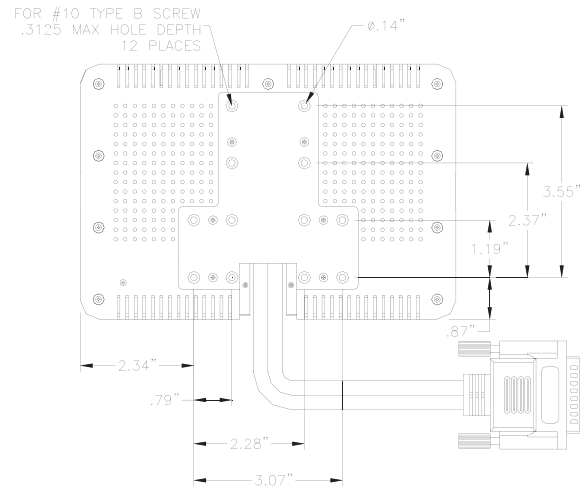

Voyager[®] AOM7694HD

7" Heavy Duty LCD Observation Monitor

KEY FEATURES:

- 7" Heavy Duty wide format, high performance color LCD Panel
- Aspect Ratio: 16:9
- Camera Inputs: 4
- Contrast Ratio: 300:1
- Screen Capabilities: single, split screen, tri-view, quad-view
- Slimline profile
- Built-in speaker
- Backlit controls
- 12V and 24V system compatible
- NTSC and PAL video signal compatible
- Manual (pushbutton) or automatic (trigger) source selection
- Turn-signal (pulsed DC) compatible trigger inputs (AV2, AV3)
- Auto power on (standby)
- Day/Night brightness modes
- On Screen Display (OSD) for AV source, picture adjustment & volume level
- Anti-glare/Anti-scratch protective lens
- Flush mount and multiple mounting options (AMPS compatible)
- E-Mark certified
- IR Repeater (control of external navigation computer)
- One NTSC video output (RCA)
- Motorized tilt camera compatible (AV1)
- RoHS compliant

Voyager®

AOM7694HD

7" Heavy Duty LCD Observation Monitor

General Specifications:

Power System	12/24VDC	
Operating Voltage Range	10V to 32V	
Current Draw @ 12V	Idle	46mA
	Nominal	830mA
	Maximum	902mA
Operating Temperature Range	-4°F to 149°F	-20°C to 65°C
Storage Temperature Range	-40°F to 176°F	-35°C to 80°C
Maximum Relative Humidity	95%	
Overall Dimensions	7 3/4"W x 5 1/4"H x 1 3/16"D	
Product Weight (unpacked)	2.8lbs	

Performance Specifications:

Video / Display System	NTSC/PAL		
Video Input Signal (Composite)	1V P-P		
Audio Output	1W		
LCD Specifications	Diagonal Size	7.0"	
	Resolution	1440(W) x 234(H) ; 336,960 pixels	
	Brightness	500 nit	
	Contrast Ratio	300:1	
	View Angles	Top	50° min
		Bottom	70° min
		Left	70° min
		Right	70° min
	Display Format	16:9	
	Response Time	Rise	12ms
Fall		18ms	
Backlight Type	CCFL		
Backlight Life	10,000 Hours		