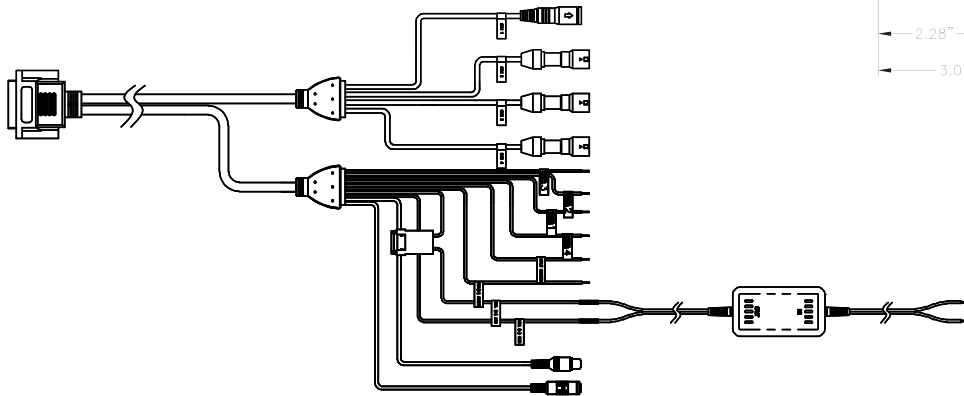

Voyager[®] AOM7694HD

7" Heavy Duty LCD Observation Monitor

KEY FEATURES:

- 7" Heavy Duty wide format, high performance color LCD Panel
- Aspect Ratio: 16:9
- Camera Inputs: 4
- Contrast Ratio: 300:1
- Screen Capabilities: single, split screen, tri-view, quad-view
- Slimline profile
- Built-in speaker
- Backlit controls
- 12V and 24V system compatible
- NTSC and PAL video signal compatible
- Manual (pushbutton) or automatic (trigger) source selection
- Turn-signal (pulsed DC) compatible trigger inputs (AV2, AV3)
- Auto power on (standby)
- Day/Night brightness modes
- On Screen Display (OSD) for AV source, picture adjustment & volume level
- Anti-glare/Anti-scratch protective lens
- Flush mount and multiple mounting options (AMPS compatible)
- E-Mark certified
- IR Repeater (control of external navigation computer)
- One NTSC video output (RCA)
- Motorized tilt camera compatible (AV1)
- RoHS compliant

Voyager®

AOM7694HD

7" Heavy Duty LCD Observation Monitor

General Specifications:

Power System	12/24VDC	
Operating Voltage Range	10V to 32V	
Current Draw @ 12V	Idle	46mA
	Nominal	830mA
	Maximum	902mA
Operating Temperature Range	-4°F to 149°F	-20°C to 65°C
Storage Temperature Range	-40°F to 176°F	-35°C to 80°C
Maximum Relative Humidity	95%	
Overall Dimensions	7 3/4"W x 5 1/4"H x 1 3/16"D	
Product Weight (unpacked)	2.8lbs	

Performance Specifications:

Video / Display System	NTSC/PAL		
Video Input Signal (Composite)	1V P-P		
Audio Output	1W		
LCD Specifications	Diagonal Size	7.0"	
	Resolution	1440(W) x 234(H) ; 336,960 pixels	
	Brightness	500 nit	
	Contrast Ratio	300:1	
	View Angles	Top	50° min
		Bottom	70° min
		Left	70° min
		Right	70° min
	Display Format	16:9	
	Response Time	Rise	12ms
Fall		18ms	
Backlight Type	CCFL		
Backlight Life	10,000 Hours		