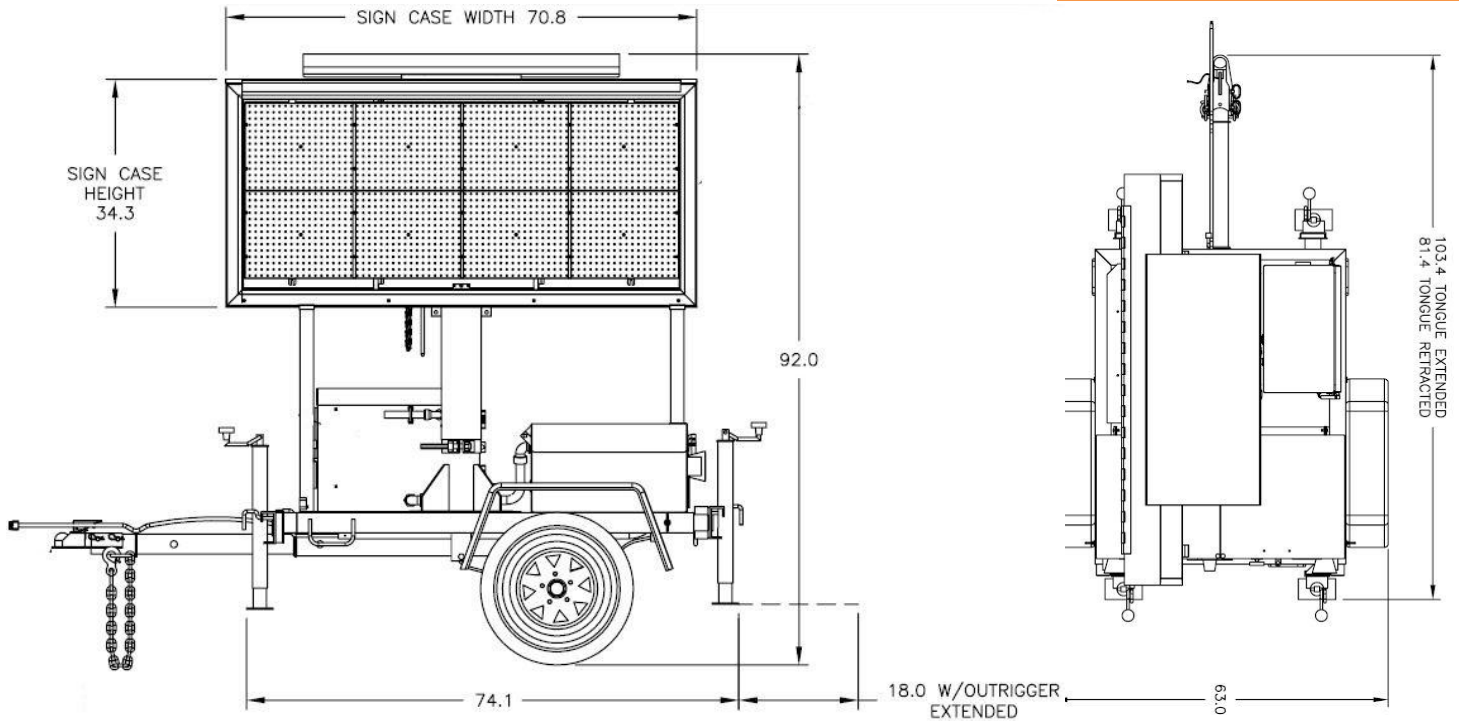

M. S. Foster & Associates, Inc.

1866 N. Country Lane, Michigan City, IN 46360

Toll Free: 888-452-4053 Office 219-879-9225

www.msfooster.com sales@msfooster.com

CMS-GP232T ADVANTAGE

PORTABLE CHANGEABLE MESSAGE LED Full Matrix – 28 pixels x 72 pixels

CATALOG NO:
AMS30062815

PHYSICAL / MECHANICAL

Height (raised)	135.7" / 3.4m
Height (storage)	95.2" / 2.4m
Length (tongue)	103" / 2.6m
Length (w/o tongue)	81" / 2.0m
Width	63" / 1.6m
Sign Case Width	70.8" / 1.8m
Sign Case Height	34.3" / 0.9m

CONTROL / OPERATION

Permanent (factory) Messages	230
User-Defined Messages	200
Message Sequences	200
Graphic/Animation Messages	150

ELECTRICAL / DISPLAY

Matrix Type	Full Matrix
Matrix Size	28 Rows x 72 Columns
LEDs Per Pixel	1
Angularity	30 Degrees
Speed-Variable	.10 sec increments
Timing	
LED Color	590 nm ITE Amber / Yellow
Character Size	6" to 18"