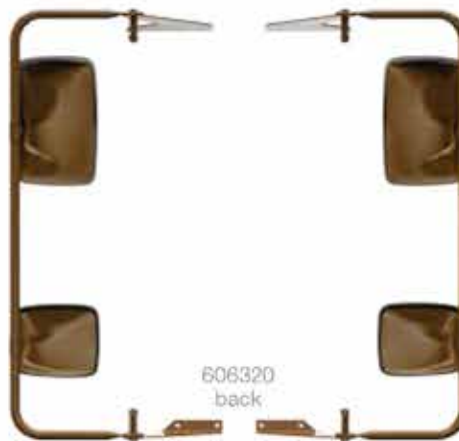

CUSTOM STEP VAN MIRROR ASSEMBLY SETS

- Original equipment, light-duty style to provide a perfect OEM replacement
- No-drill, vehicle-specific design to perfectly match the factory holes
- Patented retractable assembly for added clearance whenever needed
- Built-in heater evenly defrosts glass to maintain visibility (#612650)
- First-surface electro-chrome glass eliminates glare for maximum safety
- Available in multiple finishes to match UPS, FedEx, USPS and other step vans
- Includes driver-side and passenger-side mirror heads, assemblies and hardware