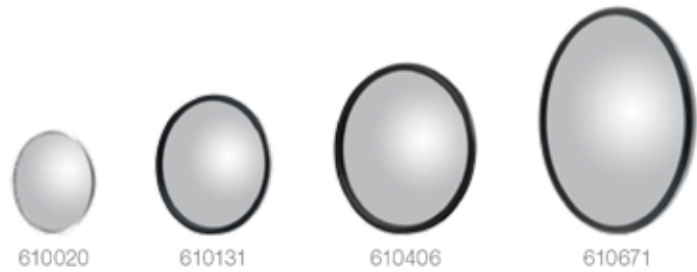

CENTER-MOUNT CONVEX MIRROR HEADS

- Center-mount ball stud allows for secure installation and easy adjustment
- Convex glass helps eliminate blind spots for safer maneuvering
- Built-in heater evenly defrosts glass to maintain visibility (select models)
- Plastic ball stud will never rust and will not crack the mirror backing (select models)
- Vibration-tested and salt-spray-tested for a minimum of 360 hours to ensure long life

Part#	Glass Diameter	Finish	Heated	J-Bracket Included	Ball Stud
610020	3 3/4"	Brushed aluminum	--	--	Metal
610146	5"	Polished stainless	--	--	Metal
610148	5"	Polished stainless	--	Yes	Metal
604950	5"	Brushed aluminum	--	--	Metal
610076	5"	Brushed aluminum	--	--	Metal
610131	5"	Carbon steel with black powder coat	--	--	Metal
610133	5"	Carbon steel with black powder coat	--	Yes	Metal
610401	6"	Polished stainless	--	--	Plastic
610191	6"	Polished stainless	--	--	Metal
610403	6"	Polished stainless	--	Yes	Plastic
610193	6"	Polished stainless	--	Yes	Metal
610176	6"	Anodized aluminum	--	--	Metal
610178	6"	Anodized aluminum	--	Yes	Metal
610161	6"	Aluminum with black powder coat	--	--	Metal
610406	6"	Carbon steel with black powder coat	--	--	Metal
610408	6"	Carbon steel with black powder coat	--	Yes	Metal
604976	7 1/2"	Polished stainless	--	--	Metal
604978	7 1/2"	Polished stainless	--	Yes	Metal
609816	7 1/2"	Polished stainless	--	--	Plastic
609818	7 1/2"	Polished stainless	--	Yes	Plastic
604981	7 1/2"	Carbon steel with black powder coat	--	--	Metal
604983	7 1/2"	Carbon steel with black powder coat	--	Yes	Metal
604898	8"	Polished stainless	--	--	Plastic
610671	8"	Polished stainless	--	--	Metal
610673	8"	Polished stainless	--	Yes	Metal
610703	8"	Polished stainless	--	Yes	Plastic
610676	8"	Polished stainless	Yes	--	Metal
604895	8"	Polished stainless	Yes	--	Plastic
610711	8"	Carbon steel with black powder coat	--	--	Metal
604913	8"	Carbon steel with black powder coat	--	--	Plastic
610713	8"	Carbon steel with black powder coat	--	Yes	Metal
610743	8"	Carbon steel with black powder coat	--	Yes	Plastic
604915	8"	Carbon steel with black powder coat	Yes	--	Plastic