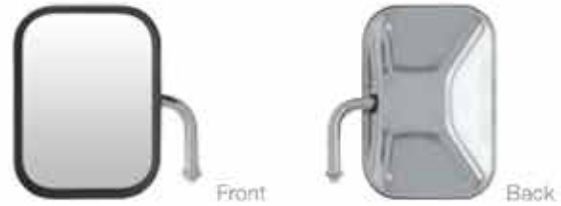

## UNIVERSAL LIGHT-DUTY MIRROR HEAD WITH GOOSENECK

- Universal design fits a wide variety of light-duty applications
- 7 1/2" x 10 1/2" flat mirror provides a wide view to help minimize blind spots
- First-surface electro-chrome glass eliminates glare for maximum safety
- Gooseneck positions mirror for an extended view
- Polished stainless steel construction for a bright, rust-free accent
- Includes mirror head and gooseneck only