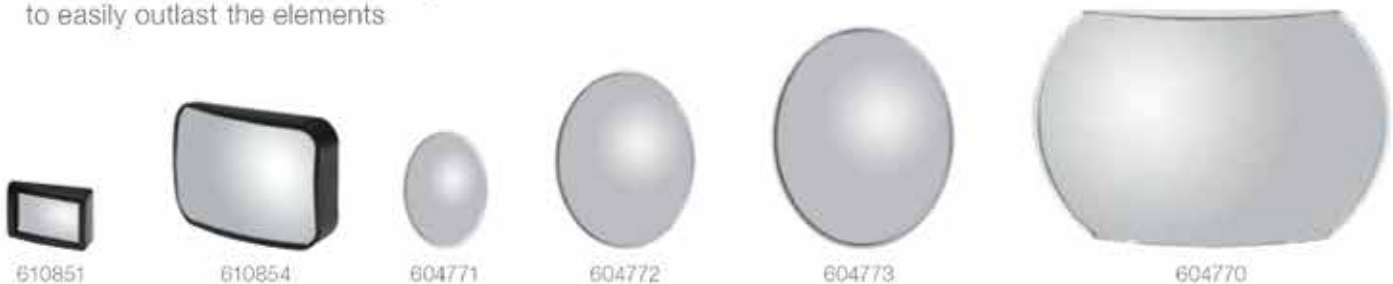

STICK-ON CONVEX MIRRORS

- Convex glass helps eliminate blind spots for safer maneuvering
- Tape backing allows for fast, easy installation on existing mirrors
- Double-sided, water-resistant tape to easily outlast the elements

Part#	Glass Size (W x H)	Style	Finish
610851	2" x 1"	Wedge	Black ABS plastic
610854	3 3/4" x 2 1/2"	Wedge	Black ABS plastic
604770	5 1/2" x 4"	Rectangular	Black ABS plastic
604771	2" diameter	Round	Stamped aluminum
604772	3" diameter	Round	Stamped aluminum
604773	3 3/4" diameter	Round	Stamped aluminum