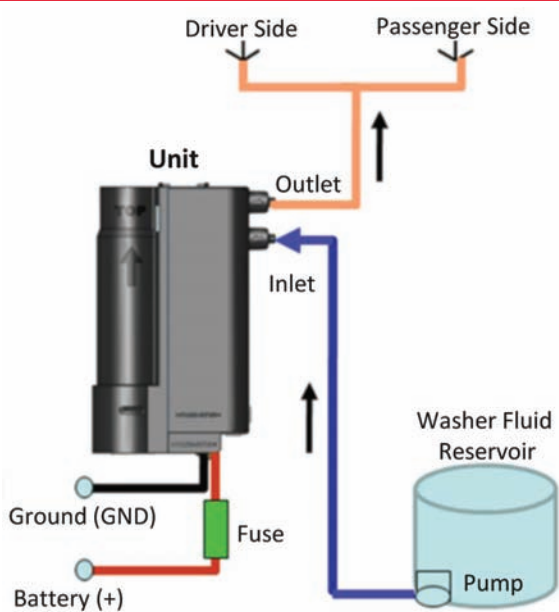

AlphaTherm® Kit

- AT38OD unit w/attached cables
- Installation bracket
- Red power cable with inline fuse (60 amps) (attached to unit)
- Black ground cable (attached to unit)
- 8 cable ties
- 6 self tapping screws
- Installation manual
- 2 hose splicers
- 48 inches of rubber tube to connect the unit to the washer system

Standard Single Unit Installation Diagram

Optional Multiple Unit Installation Diagram Suggested For Optimum Performance

For Passenger Cars, Light & Heavy Trucks

On Heavy Duty Vehicles, Semi-Truck's, & Buses For Winter Applications