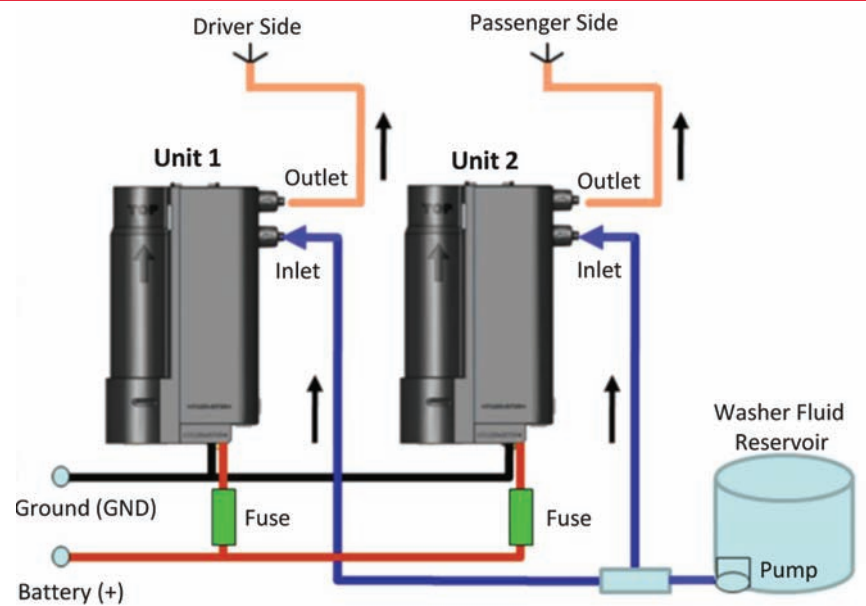

Optional Multiple Unit Installation Diagram Suggested For Optimum Performance

For Passenger Cars, Light & Heavy Trucks

On Heavy Duty Vehicles, Semi-Truck's, & Buses For Winter Applications