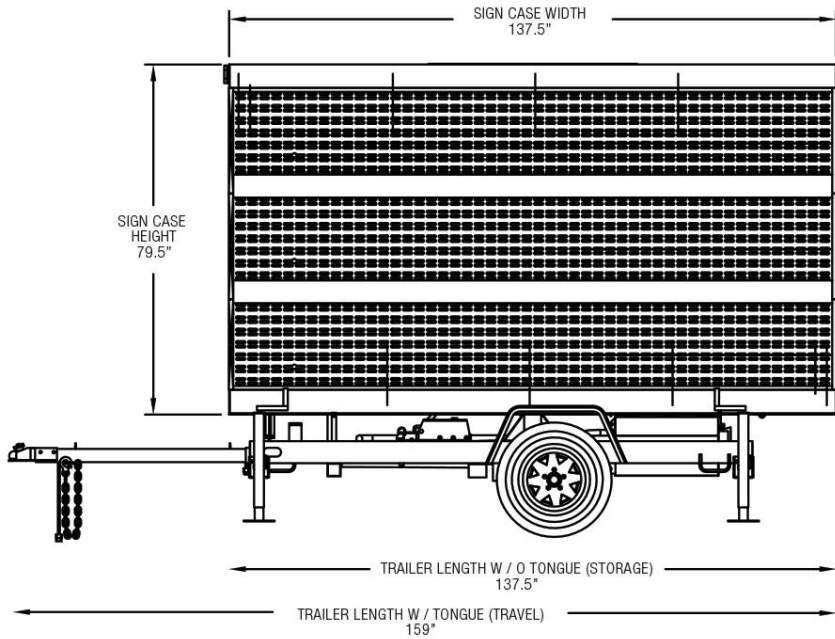

CATALOG NO:
AMS30065249

PHYSICAL / MECHANICAL

Height (raised)	163.5" / 4.2m
Height (storage)	107.2" / 2.73m
Length (tongue)	159" / 4.0m
Length (w/o tongue)	137.5" / 3.5m
Width	79.5" / 2.0m
Sign Case Width	137.5" / 3.5m
Sign Case Height	79.5" / 2.0m