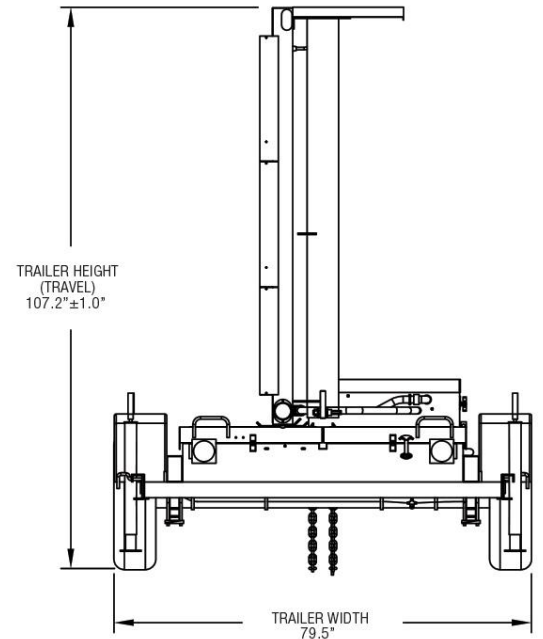

CATALOG NO:
AMS30065249

PHYSICAL / MECHANICAL

Height (raised)	163.5" / 4.2m
Height (storage)	107.2" / 2.73m
Length (tongue)	159" / 4.0m
Length (w/o tongue)	137.5" / 3.5m
Width	79.5" / 2.0m
Sign Case Width	137.5" / 3.5m
Sign Case Height	79.5" / 2.0m