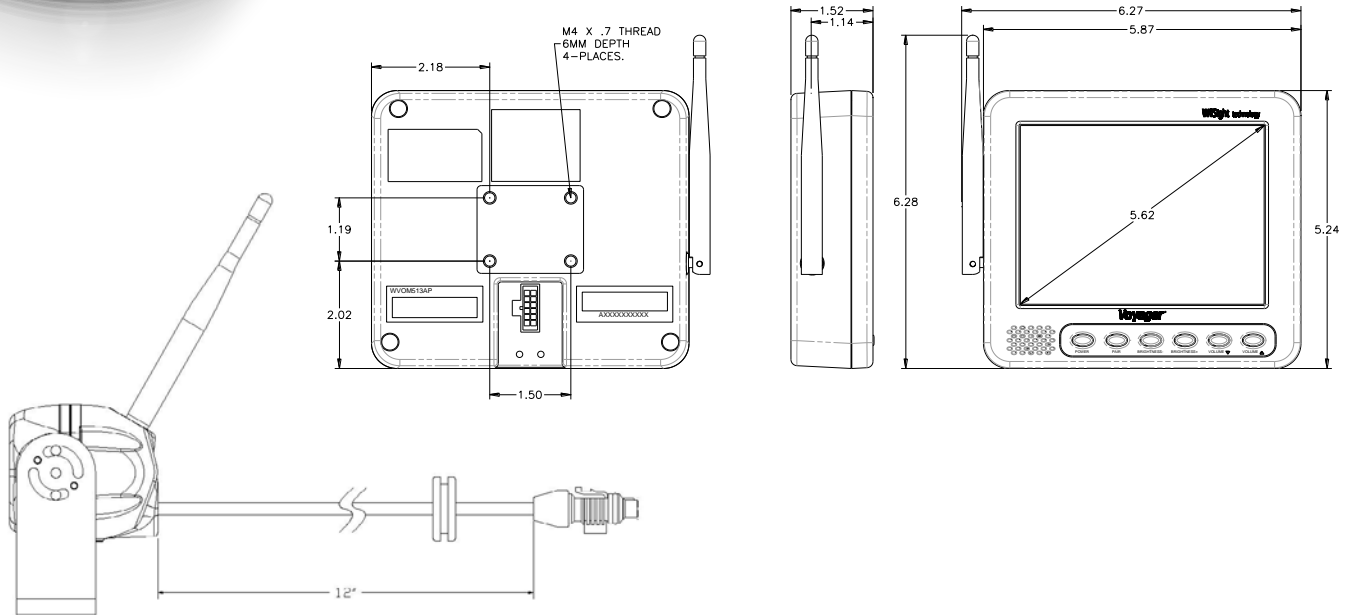

## Four Camera Enabled Digital Wireless Observation System

Specifications	CAMERA
Power System	12VDC
Operating Voltage Range	10 ~ 28V
Power Consumption (MAX)	450 mA
Operating Temperature Range	-20°C to 65°C
Storage Temperature Range	-30°C to 85°C
Operating Relative Humidity	100%
Waterproof Rating	IPX6
Overall Dimensions	5.52"x 3"x 2.82"
Product Weight (unpackaged)	9 oz
Video Output Signal Format	NTSC
Video Signal Level	1.0V p-p ; 75Ω
Audio	Microphone
Sensor	1/3" CMOS
Sensitivity	0 Lux
Image Orientation	Mirror (Reversed)
Resolution	380 Lines
View Angles	135°(D) 102°(H) 72°(V)
Brightness	NA
Contrast Ratio	NA
Response Time	NA
Display Format	NA

Specifications	MONITOR
Power System	12VDC
Operating Voltage Range	10 ~ 14V
Power Consumption (MAX)	540 mA
Operating Temperature Range	-4°F to 149°F
Storage Temperature Range	-40°F to 185°F
Operating Relative Humidity	95%
Overall Dimensions	1.5"x 5.2" x 6.3"
Product Weight (unpackaged)	14 oz
Video Output Signal Format	NTSC
Video Signal Level	1.0V p-p ; 75Ω
Audio	1.5 watt
Resolution	960(W) x 234(H)
View Angles	100°(H) 80°(V)
Brightness	500 nit
Contrast Ratio	250:1
Response Time	30ms(R) 40ms(F)
Display Format	4:3