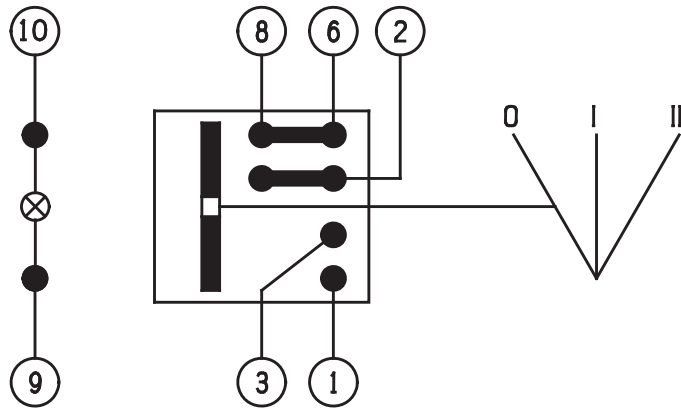

SCHMATIC OPERATION

NOTES:

1. CONTACT CAPACITY (RESISTIVE/LAMP):
  16A @ 13.5V
  10A @ 27.5V
2. TERMINALS 9 & 10 ARE FOR LIGHTING.
3. THE SCHEMATIC, SWITCH FEATURES AND LIGHTING ARE COMMON BETWEEN THE 511.XXX, 512.XXX AND 516.XXX SERIES OF SWITCHES.

SWITCH OPERATION

LIGHTING	BASIC SWITCH	MOMENTARY	LOCK OFF	MOMENTARY ON LOCK OFF	LOCK ON & OFF
NONE	085 - 12V/24V				
GENERAL	086-12V 087-24V				
LOCATING	088-12V 089-24V				
LOCATING & FUNCTION	138-12V 137-24V				

MS FOSTER

SERVING THE TRANSPORTATION INDUSTRY

1040 Highway 212
Michigan City, IN 46360

OFFICE 219.879.9225
TOLL FREE 888.452.4053
FAX 219.879.9313

sales@msfoster.com
www.msfoster.com