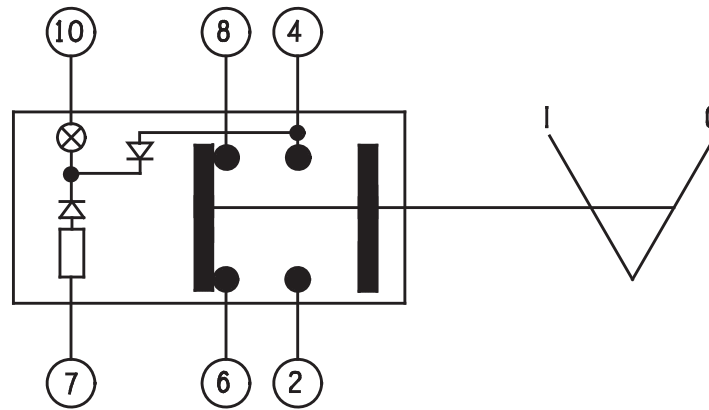

SCHEMATIC OPERATION

NOTES:

1. CONTACT CAPACITY (RESISTIVE/LAMP):
  16A @ 13.5V
  10A @ 27.5V
2. TERMINALS 9 & 10 ARE FOR LIGHTING.
3. THE SCHEMATIC, SWITCH FEATURES AND LIGHTING ARE COMMON BETWEEN THE 511.XXX, 512.XXX AND 516.XXX SERIES OF SWITCHES.

SWITCH OPERATION

LIGHTING	BASIC SWITCH	MOMENTARY	LOCK OFF	MOMENTARY I LOCK OFF	LOCK ON & OFF
NONE					
GENERAL					
LOCATING					
LOCATING & FUNCTION	707-24V