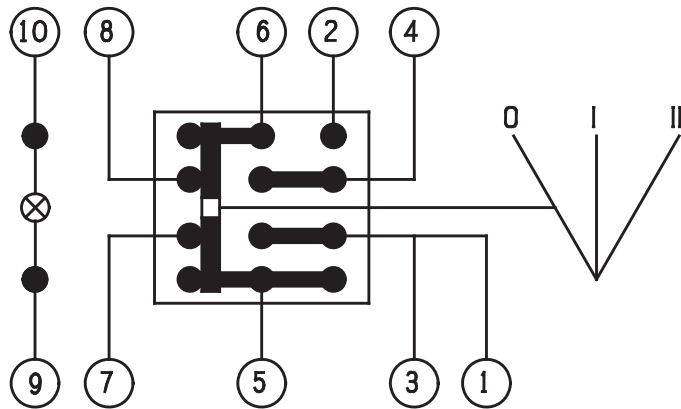

SCHMATIC OPERATION

NOTES:

1. CONTACT CAPACITY (RESISTIVE/LAMP):
  16A @ 13.5V
  10A @ 27.5V
2. TERMINALS 9 & 10 ARE FOR LIGHTING.
3. THE SCHEMATIC, SWITCH FEATURES AND LIGHTING ARE COMMON BETWEEN THE 511.XXX, 512.XXX AND 516.XXX SERIES OF SWITCHES.

SWITCH OPERATION

LIGHTING	BASIC SWITCH	MOMENTARY I-II	LOCK OFF	MOMENTARY ON LOCK OFF	LOCK ON & OFF
NONE		715 - 12V/24V			
GENERAL		716-12V 717-24V			
LOCATING		718-12V 719-24V			
LOCATING & FUNCTION		720-12V 721-24V			

MS FOSTER

SERVING THE TRANSPORTATION INDUSTRY

1040 Highway 212
Michigan City, IN 46360

OFFICE 219.879.9225
TOLL FREE 888.452.4053
FAX 219.879.9313

sales@msfoster.com
www.msfoster.com