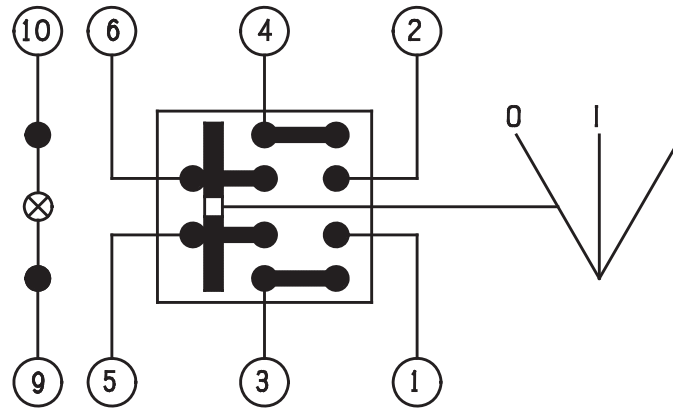

SCHMATIC OPERATION

NOTES:

1. CONTACT CAPACITY (RESISTIVE/LAMP):
  16A @ 13.5V
  10A @ 27.5V
2. TERMINALS 9 & 10 ARE FOR LIGHTING.
3. THE SCHEMATIC, SWITCH FEATURES AND LIGHTING ARE COMMON BETWEEN THE 511.XXX, 512.XXX AND 516.XXX SERIES OF SWITCHES.

SWITCH OPERATION

LIGHTING	BASIC SWITCH	MOMENTARY	LOCK OFF	MOMENTARY ON LOCK OFF	LOCK ON & OFF
NONE	139 - 12V/24V				
GENERAL	140-12V 141-24V				
LOCATING	142-12V 143-24V				
LOCATING & FUNCTION	144-12V 145-24V				

MS FOSTER

SERVING THE TRANSPORTATION INDUSTRY

1040 Highway 212
Michigan City, IN 46360

OFFICE 219.879.9225
TOLL FREE 888.452.4053
FAX 219.879.9313

sales@msfoster.com
www.msfoster.com