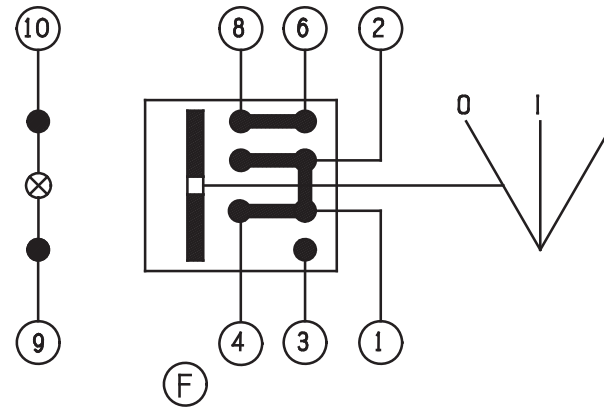

NOTES: UNLESS OTHERWISE SPECIFIED:

1. CONTACT CAPACITY
  (RESISTIVE/LAMP):
  16A @ 13.5V
  10A @ 27.5V.
2. TERMINALS 9 & 10 ARE FOR LIGHTING.
3. THE SCHEMATIC, SWITCH FEATURES AND LIGHTING ARE COMMON BETWEEN THE 511.XXX, 512.XXX AND 516.XXX SERIES OF SWITCHES.

SCHEMATIC OPERATION

SWITCH OPERATION

LIGHTING	BASIC SWITCH
NONE	075 - 12V/24V
GENERAL	076-12V 077-24V
LOCATING	078-12V 079-24V
LOCATING & FUNCTION	

MS FOSTER

SERVING THE TRANSPORTATION INDUSTRY

1040 Highway 212
Michigan City, IN 46360

OFFICE 219.879.9225
TOLL FREE 888.452.4053
FAX 219.879.9313

sales@msfoster.com
www.msfoster.com