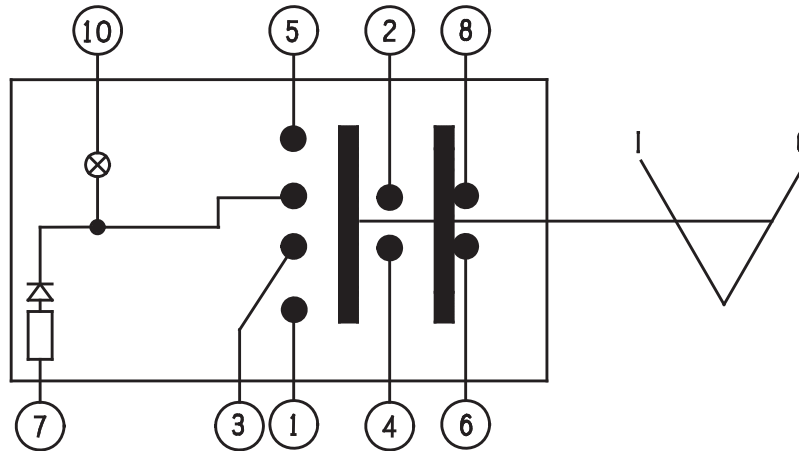

SCHMATIC OPERATION

NOTES:

1. CONTACT CAPACITY (RESISTIVE/LAMP):
  16A @ 13.5V
  10A @ 27.5V
2. TERMINALS 9 & 10 ARE FOR LIGHTING.
3. THE SCHEMATIC, SWITCH FEATURES AND LIGHTING ARE COMMON BETWEEN THE 511.XXX, 512.XXX AND 516.XXX SERIES OF SWITCHES.

SWITCH OPERATION

LIGHTING	BASIC SWITCH	MOMENTARY	LOCK OFF	MOMENTARY ON LOCK OFF	LOCK ON & OFF
NONE					
GENERAL					
LOCATING					
LOCATING & FUNCTION	194-12V 195-24V		278-24V		

MS FOSTER

SERVING THE TRANSPORTATION INDUSTRY

1040 Highway 212
Michigan City, IN 46360

OFFICE 219.879.9225
TOLL FREE 888.452.4053
FAX 219.879.9313

sales@msfoster.com
www.msfoster.com