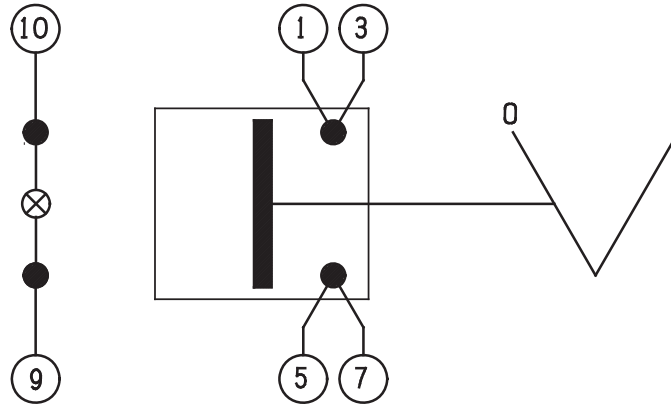

SCHEMATIC OPERATION

NOTES:

1. CONTACT CAPACITY (RESISTIVE/LAMP):
  16A @ 13.5V
  10A @ 27.5V
2. TERMINALS 9 & 10 ARE FOR LIGHTING.
3. THE SCHEMATIC, SWITCH FEATURES AND LIGHTING ARE COMMON BETWEEN THE 511.XXX, 512.XXX AND 516.XXX SERIES OF SWITCHES.

SWITCH OPERATION

LIGHTING	BASIC SWITCH	MOMENTARY	LOCK OFF	MOMENTARY I LOCK OFF	LOCK ON & OFF
NONE	012 - 12V/24V				
GENERAL	013-12V 014-24V				
LOCATING	015-12V 016-24V				
LOCATING & FUNCTION	017-12V 018-24V				

MS FOSTER

SERVING THE TRANSPORTATION INDUSTRY

1040 Highway 212
Michigan City, IN 46360

OFFICE 219.879.9225
TOLL FREE 888.452.4053
FAX 219.879.9313

sales@msfoster.com
www.msfoster.com