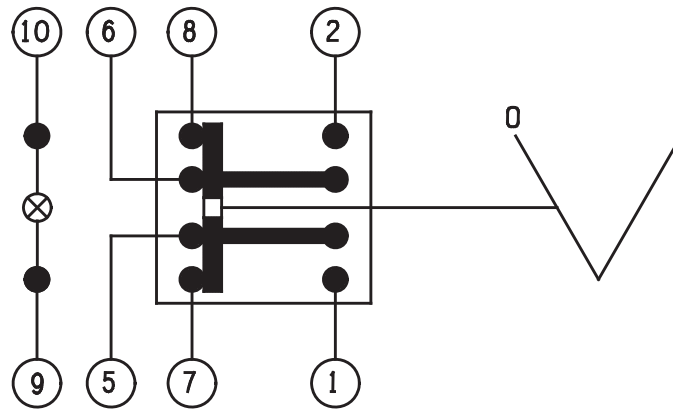

SERVING THE TRANSPORTATION INDUSTRY

1040 Highway 212
Michigan City, IN 46360

OFFICE 219.879.9225
TOLL FREE 888.452.4053
FAX 219.879.9313

sales@msfoster.com
www.msfoster.com

SCHMATIC OPERATION

NOTES:

1. CONTACT CAPACITY (RESISTIVE/LAMP):
16A @ 13.5V
10A @ 27.5V
2. TERMINALS 9 & 10 ARE FOR LIGHTING.
3. THE SCHEMATIC, SWITCH FEATURES AND LIGHTING ARE COMMON BETWEEN THE 511.XXX, 512.XXX AND 516.XXX SERIES OF SWITCHES.