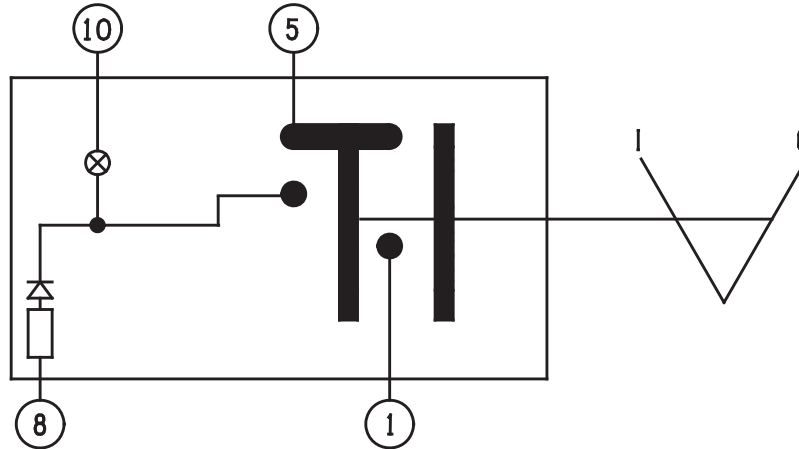

SCHEMATIC OPERATION

NOTES:

1. CONTACT CAPACITY (RESISTIVE/LAMP):
  16A @ 13.5V
  10A @ 27.5V
2. TERMINALS 9 & 10 ARE FOR LIGHTING.
3. THE SCHEMATIC, SWITCH FEATURES AND LIGHTING ARE COMMON BETWEEN THE 511.XXX, 512.XXX AND 516.XXX SERIES OF SWITCHES.