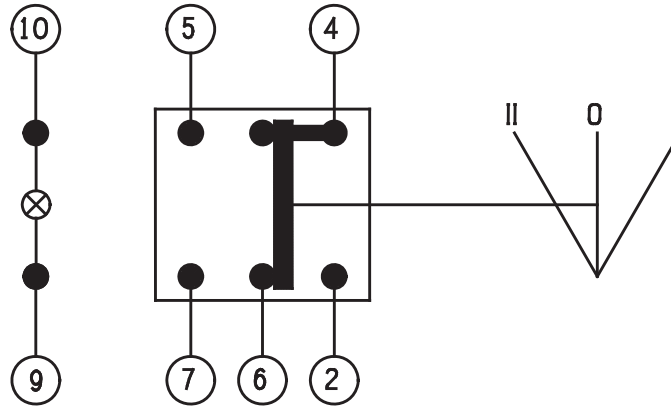

ERD6-24

SCHMATIC OPERATION

NOTES:

1. CONTACT CAPACITY (RESISTIVE/LAMP):
  16A @ 13.5V
  10A @ 27.5V
2. TERMINALS 9 & 10 ARE FOR LIGHTING.
3. THE SCHEMATIC, SWITCH FEATURES AND LIGHTING ARE COMMON BETWEEN THE 511.XXX, 512.XXX AND 516.XXX SERIES OF SWITCHES.

SWITCH OPERATION

LIGHTING	BASIC SWITCH	MOMENTARY I	LOCK OFF	MOMENTARY ON LOCK OFF	LOCK ON & OFF
NONE		151 - 12V/24V			
GENERAL		152-12V 153-24V			
LOCATING		154-12V 155-24V			
LOCATING & FUNCTION					

MS FOSTER

SERVING THE TRANSPORTATION INDUSTRY

1040 Highway 212
Michigan City, IN 46360

OFFICE 219.879.9225
TOLL FREE 888.452.4053
FAX 219.879.9313

sales@msfoster.com
www.msfoster.com

ERD6-24