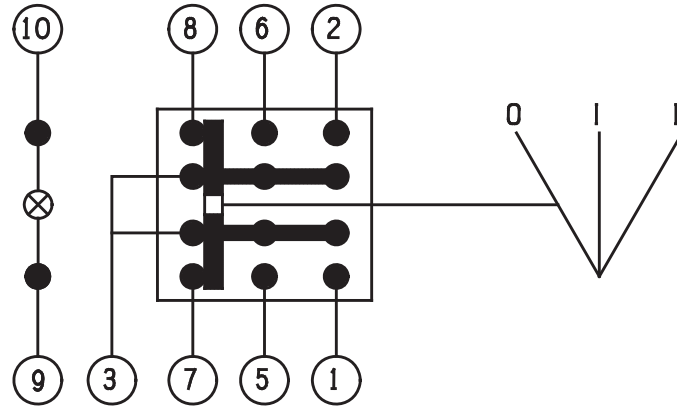

1040 Highway 212
Michigan City, IN 46360

OFFICE 219.879.9225
TOLL FREE 888.452.4053
FAX 219.879.9313

sales@msfoster.com
www.msfoster.com

ERD6-30

SCHMATIC OPERATION

NOTES:

1. CONTACT CAPACITY (RESISTIVE/LAMP):
16A @ 13.5V
10A @ 27.5V
2. TERMINALS 9 & 10 ARE FOR LIGHTING.
3. THE SCHEMATIC, SWITCH FEATURES AND LIGHTING ARE COMMON BETWEEN THE 511.XXX, 512.XXX AND 516.XXX SERIES OF SWITCHES.