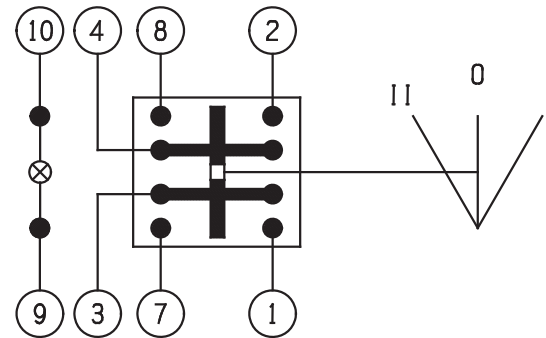

MS FOSTER

SERVING THE TRANSPORTATION INDUSTRY

1040 Highway 212
Michigan City, IN 46360

OFFICE 219.879.9225
TOLL FREE 888.452.4053
FAX 219.879.9313

sales@msfoster.com
www.msfoster.com

SCHEMATIC OPERATION (F)