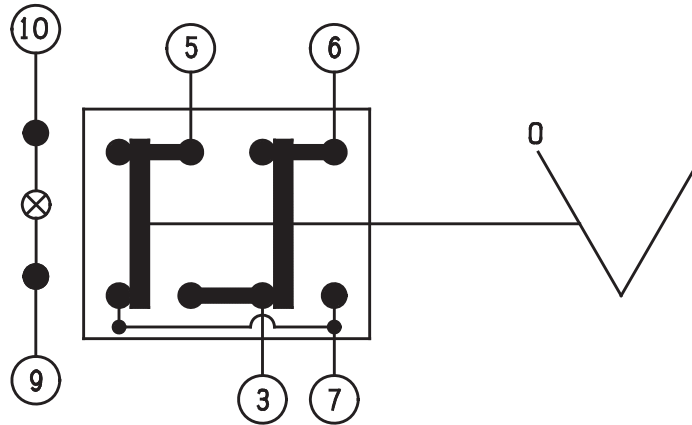

1. CONTACT CAPACITY (RESISTIVE/LAMP):
16A @ 13.5V
10A @ 27.5V
2. TERMINALS 9 & 10 ARE FOR LIGHTING.
3. THE SCHEMATIC, SWITCH FEATURES AND LIGHTING ARE COMMON BETWEEN THE 511.XXX, 512.XXX AND 516.XXX SERIES OF SWITCHES.