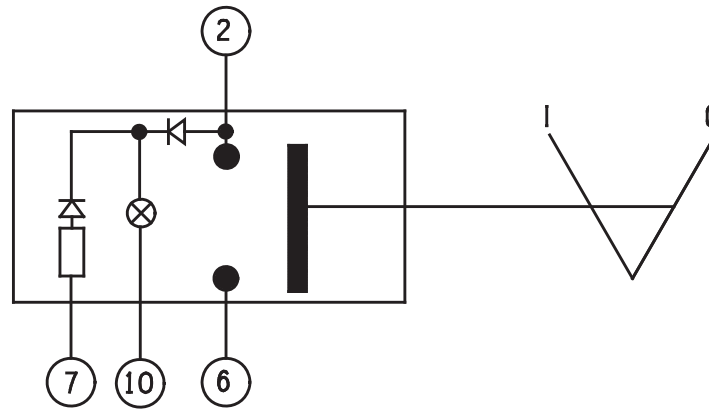

SCHMATIC OPERATION

NOTES:

1. CONTACT CAPACITY (RESISTIVE/LAMP):
  16A @ 13.5V
  10A @ 27.5V
2. TERMINALS 9 & 10 ARE FOR LIGHTING.
3. THE SCHEMATIC, SWITCH FEATURES AND LIGHTING ARE COMMON BETWEEN THE 511.XXX, 512.XXX AND 516.XXX SERIES OF SWITCHES.

SWITCH OPERATION

LIGHTING	BASIC SWITCH	MOMENTARY	LOCK OFF	MOMENTARY I LOCK OFF	LOCK ON & OFF
NONE					
GENERAL					
LOCATING					
LOCATING & FUNCTION	708-24V				

MS FOSTER

SERVING THE TRANSPORTATION INDUSTRY

1040 Highway 212
Michigan City, IN 46360

OFFICE 219.879.9225
TOLL FREE 888.452.4053
FAX 219.879.9313

sales@msfoster.com
www.msfoster.com