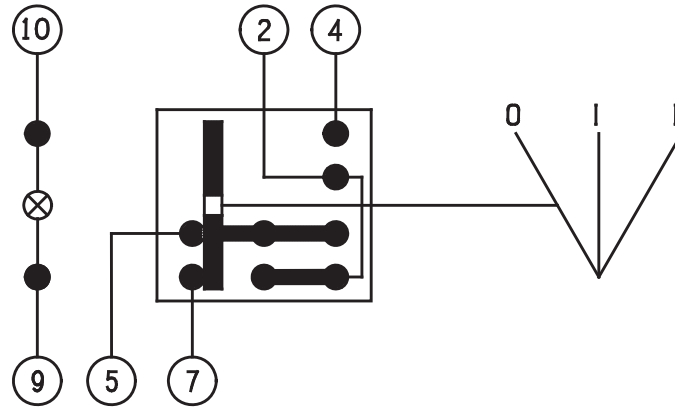

SCHMATIC OPERATION

NOTES:

1. CONTACT CAPACITY (RESISTIVE/LAMP):
  16A @ 13.5V
  10A @ 27.5V
2. TERMINALS 9 & 10 ARE FOR LIGHTING.
3. THE SCHEMATIC, SWITCH FEATURES AND LIGHTING ARE COMMON BETWEEN THE 511.XXX, 512.XXX AND 516.XXX SERIES OF SWITCHES.

SWITCH OPERATION

LIGHTING	BASIC SWITCH	MOMENTARY I I	LOCK OFF	MOMENTARY ON LOCK OFF	LOCK ON & OFF
NONE		112 - 12V/24V			
GENERAL		113-12V 114-24V			
LOCATING		115-12V 116-24V			
LOCATING & FUNCTION		713-12V 714-24V			

MS FOSTER

SERVING THE TRANSPORTATION INDUSTRY

1040 Highway 212
Michigan City, IN 46360

OFFICE 219.879.9225
TOLL FREE 888.452.4053
FAX 219.879.9313

sales@msfoster.com
www.msfoster.com