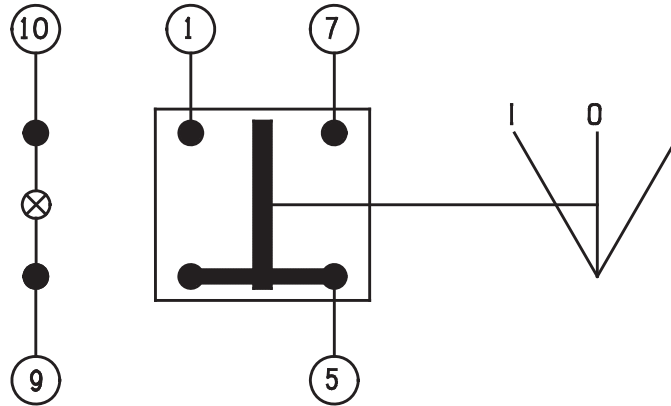

1. CONTACT CAPACITY (RESISTIVE/LAMP):
16A @ 13.5V
10A @ 27.5V
2. TERMINALS 9 & 10 ARE FOR LIGHTING.
3. THE SCHEMATIC, SWITCH FEATURES AND LIGHTING ARE COMMON BETWEEN THE 511.XXX, 512.XXX AND 516.XXX SERIES OF SWITCHES.