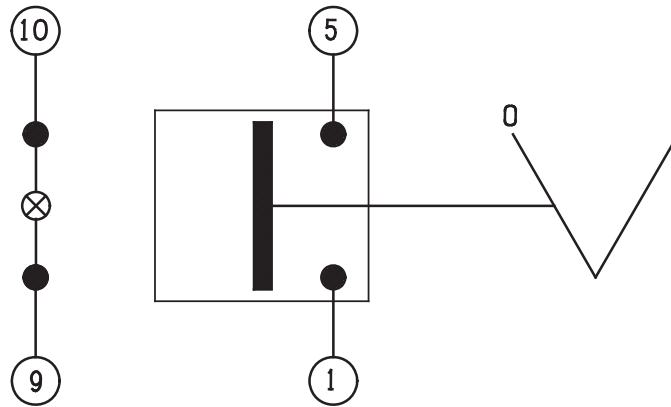

SCHEMATIC OPERATION

NOTES:

1. CONTACT CAPACITY (RESISTIVE/LAMP):
16A @ 13.5V
10A @ 27.5V
2. TERMINALS 9 & 10 ARE FOR LIGHTING.
3. THE SCHEMATIC, SWITCH FEATURES AND LIGHTING ARE COMMON BETWEEN THE 511.XXX, 512.XXX AND 516.XXX SERIES OF SWITCHES.