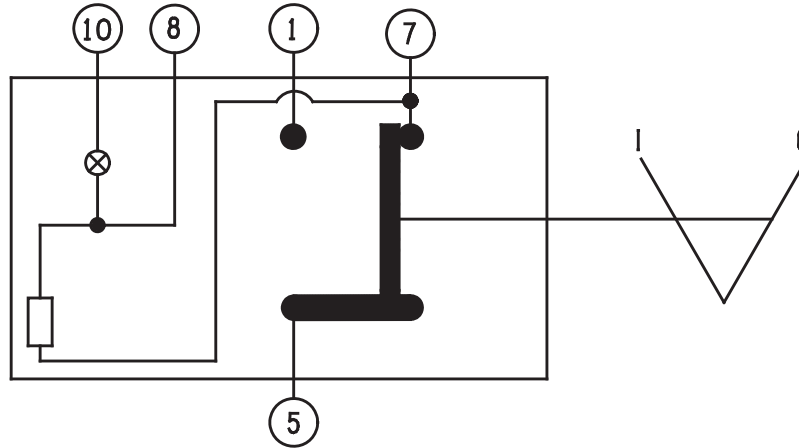

SCHEMATIC OPERATION

NOTES:

1. CONTACT CAPACITY (RESISTIVE/LAMP):
  16A @ 13.5V
  10A @ 27.5V
2. TERMINALS 9 & 10 ARE FOR LIGHTING.
3. THE SCHEMATIC, SWITCH FEATURES AND LIGHTING ARE COMMON BETWEEN THE 511.XXX, 512.XXX AND 516.XXX SERIES OF SWITCHES.

SWITCH OPERATION

LIGHTING	BASIC SWITCH	MOMENTARY	LOCK OFF	MOMENTARY ON LOCK OFF	LOCK ON & OFF
NONE					
GENERAL					
LOCATING					
LOCATING & FUNCTION	247-12V				

MS FOSTER

SERVING THE TRANSPORTATION INDUSTRY

1040 Highway 212
Michigan City, IN 46360

OFFICE 219.879.9225
TOLL FREE 888.452.4053
FAX 219.879.9313

sales@msfoster.com
www.msfoster.com