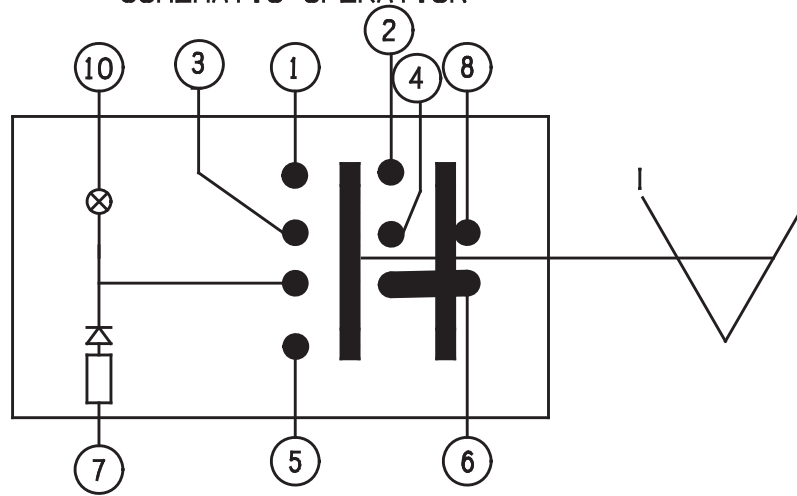

SCHEMATIC OPERATION

NOTES:

1. CONTACT CAPACITY (RESISTIVE/LAMP):
  16A @ 13.5V
  10A @ 27.5V
2. TERMINALS 9 & 10 ARE FOR LIGHTING.
3. THE SCHEMATIC, SWITCH FEATURES AND LIGHTING ARE COMMON BETWEEN THE 511.XXX, 512.XXX AND 516.XXX SERIES OF SWITCHES.

SWITCH OPERATION

LIGHTING	BASIC SWITCH	MOMENTARY	LOCK OFF	MOMENTARY ON LOCK OFF	LOCK ON & OFF
NONE					
GENERAL					
LOCATING					
LOCATING & FUNCTION	299-24V				

MS FOSTER

SERVING THE TRANSPORTATION INDUSTRY

1040 Highway 212
Michigan City, IN 46360

OFFICE 219.879.9225
TOLL FREE 888.452.4053
FAX 219.879.9313

sales@msfoster.com
www.msfooster.com