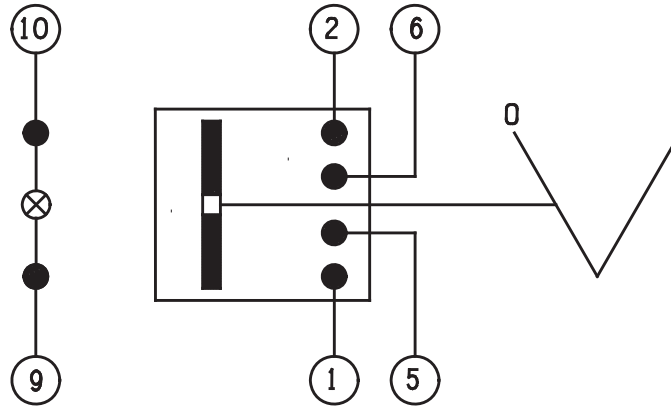

SCHMATIC OPERATION

NOTES:

1. CONTACT CAPACITY (RESISTIVE/LAMP):
  16A @ 13.5V
  10A @ 27.5V
2. TERMINALS 9 & 10 ARE FOR LIGHTING.
3. THE SCHEMATIC, SWITCH FEATURES AND LIGHTING ARE COMMON BETWEEN THE 511.XXX, 512.XXX AND 516.XXX SERIES OF SWITCHES.

SWITCH OPERATION

LIGHTING	BASIC SWITCH	MOMENTARY	LOCK OFF	MOMENTARY ON LOCK OFF	LOCK ON & OFF
NONE		127 - 12V/24V			
GENERAL		128-12V 129-24V			
LOCATING		130-12V 131-24V			
LOCATING & FUNCTION					

MS FOSTER

SERVING THE TRANSPORTATION INDUSTRY

1040 Highway 212
Michigan City, IN 46360

OFFICE 219.879.9225
TOLL FREE 888.452.4053
FAX 219.879.9313

sales@msfoster.com
www.msfoster.com