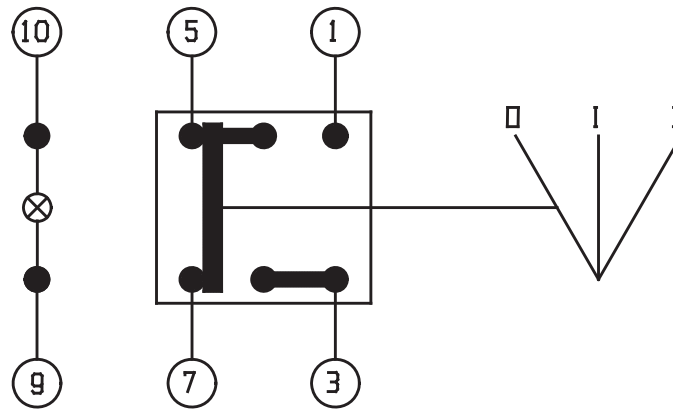

NOTES:

1. CONTACT CAPACITY (RESISTIVE/LAMP):
16A @ 13.5V
10A @ 27.5V
2. TERMINALS 9 & 10 ARE FOR LIGHTING.
3. THE SCHEMATIC, SWITCH FEATURES AND LIGHTING ARE COMMON BETWEEN THE 511.XXX, 512.XXX AND 516.XXX SERIES OF SWITCHES.