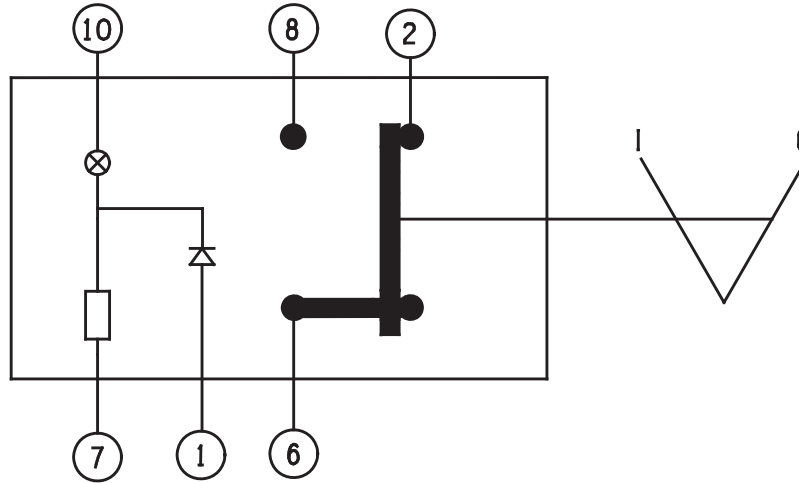

SCHEMATIC OPERATION

NOTES:

1. CONTACT CAPACITY (RESISTIVE/LAMP):
  16A @ 13.5V
  10A @ 27.5V
2. TERMINALS 9 & 10 ARE FOR LIGHTING.
3. THE SCHEMATIC, SWITCH FEATURES AND LIGHTING ARE COMMON BETWEEN THE 511.XXX, 512.XXX AND 516.XXX SERIES OF SWITCHES.

SWITCH OPERATION

LIGHTING	BASIC SWITCH	MOMENTARY	LOCK OFF	MOMENTARY ON LOCK OFF	LOCK ON & OFF
NONE					
GENERAL					
LOCATING					
LOCATING & FUNCTION	296-12V 297-24V				

MS FOSTER

SERVING THE TRANSPORTATION INDUSTRY

1040 Highway 212
Michigan City, IN 46360

OFFICE 219.879.9225
TOLL FREE 888.452.4053
FAX 219.879.9313

sales@msfoster.com
www.msfoster.com