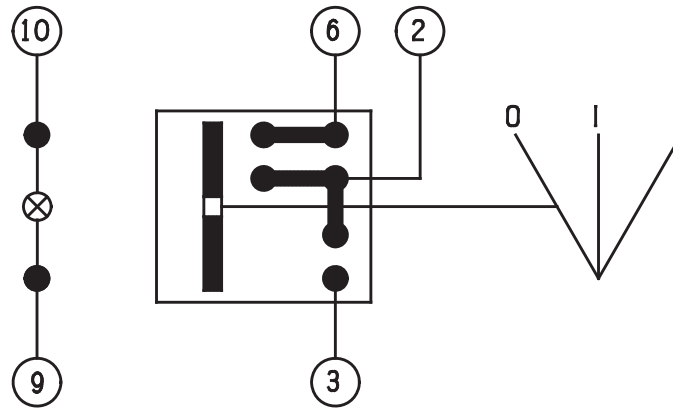

SCHEMATIC OPERATION

NOTES:

1. CONTACT CAPACITY (RESISTIVE/LAMP):
  16A @ 13.5V
  10A @ 27.5V
2. TERMINALS 9 & 10 ARE FOR LIGHTING.
3. THE SCHEMATIC SWITCH FEATURES AND LIGHTING ARE COMMON BETWEEN THE 511.XXX, 512.XXX AND 516.XXX SERIES OF SWITCHES.

SWITCH OPERATION

LIGHTING	BASIC SWITCH	MOMENTARY	LOCK OFF	MOMENTARY ON LOCK OFF	LOCK ON & OFF
NONE	080 - 12V/24V				
GENERAL	081-12V 082-24V				
LOCATING	083-12V 084-24V				
LOCATING & FUNCTION	209-12V 210-24V				

MS FOSTER

SERVING THE TRANSPORTATION INDUSTRY

1040 Highway 212
Michigan City, IN 46360

OFFICE 219.879.9225
TOLL FREE 888.452.4053
FAX 219.879.9313

sales@msfoster.com
www.msfoster.com