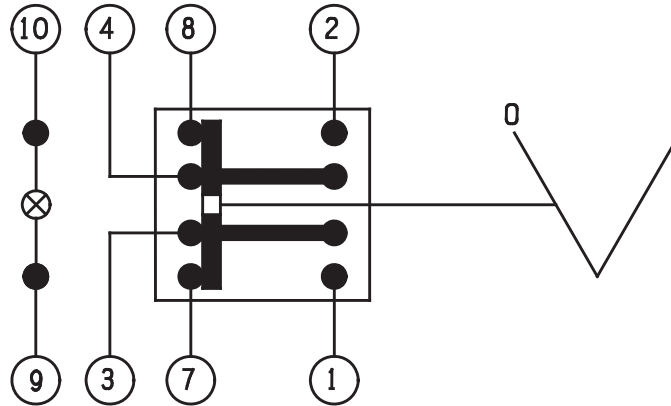

SCHMATIC OPERATION

NOTES:

1. CONTACT CAPACITY (RESISTIVE/LAMP):
  16A @ 13.5V
  10A @ 27.5V
2. TERMINALS 9 & 10 ARE FOR LIGHTING.
3. THE SCHEMATIC, SWITCH FEATURES AND LIGHTING ARE COMMON BETWEEN THE 511.XXX, 512.XXX AND 516.XXX SERIES OF SWITCHES.

SWITCH OPERATION

LIGHTING	BASIC SWITCH	MOMENTARY I	LOCK OFF	MOMENTARY I LOCK OFF	LOCK ON & OFF
NONE		197 - 12V/24V		291 - 12V/24V	
GENERAL		198-12V 199-24V		292-12V 293-24V	
LOCATING		200-12V 201-24V		294-12V 295-24V	
LOCATING & FUNCTION					

MS FOSTER

SERVING THE TRANSPORTATION INDUSTRY

1040 Highway 212
Michigan City, IN 46360

OFFICE 219.879.9225
TOLL FREE 888.452.4053
FAX 219.879.9313

sales@msfoster.com
www.msfoster.com