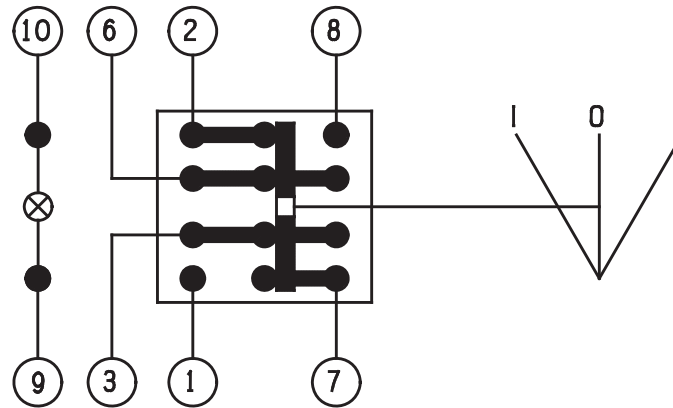

SCHMATIC OPERATION

NOTES:

1. CONTACT CAPACITY (RESISTIVE/LAMP):
  16A @ 13.5V
  10A @ 27.5V
2. TERMINALS 9 & 10 ARE FOR LIGHTING.
3. THE SCHEMATIC, SWITCH FEATURES AND LIGHTING ARE COMMON BETWEEN THE 511.XXX, 512.XXX AND 516.XXX SERIES OF SWITCHES.