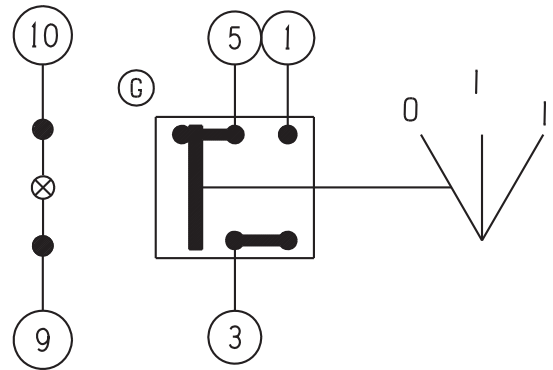

1. CONTACT CAPACITY (RESISTIVE/LAMP):
16A @ 13.5V, 8A @ 27.5V
2. TERMINALS 9 & 10 ARE FOR LIGHTING.
3. THE SCHEMATIC, SWITCH FEATURES, AND LIGHTING ARE COMMON BETWEEN THE 511.XXX, 512.XXX AND 516.XXX SERIES OF SWITCHES.