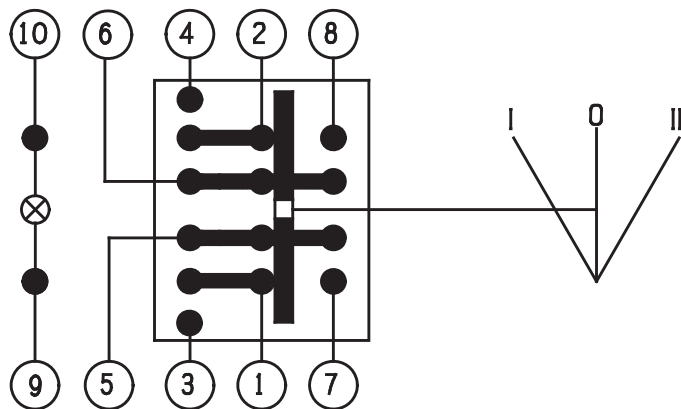

SCHEMATIC OPERATION

NOTES:

1. CONTACT CAPACITY (RESISTIVE/LAMP):
  16A @ 13.5V
  10A @ 27.5V
2. TERMINALS 9 & 10 ARE FOR LIGHTING.
3. THE SCHEMATIC, SWITCH FEATURES AND LIGHTING ARE COMMON BETWEEN THE 511.XXX, 512.XXX AND 516.XXX SERIES OF SWITCHES.

SWITCH OPERATION

LIGHTING	BASIC SWITCH	MOMENTARY	LOCK OFF	MOMENTARY I LOCK OFF	LOCK ON & OFF
NONE	732 - 12V/24V				
GENERAL	733-12V 734-24V				
LOCATING	735-12V 736-24V				
LOCATING & FUNCTION	737-12V 738-24V				

MS FOSTER

SERVING THE TRANSPORTATION INDUSTRY

1040 Highway 212
Michigan City, IN 46360

OFFICE 219.879.9225
TOLL FREE 888.452.4053
FAX 219.879.9313

sales@msfoster.com
www.msfoster.com