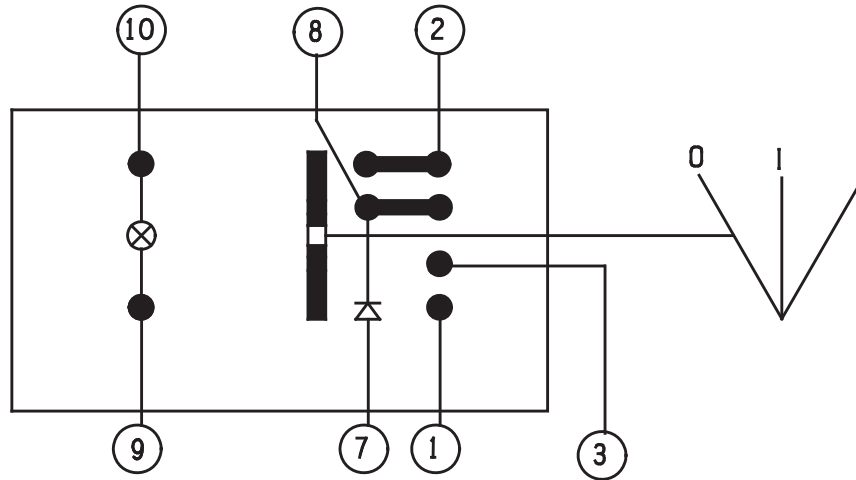

1040 Highway 212
Michigan City, IN 46360

OFFICE 219.879.9225
TOLL FREE 888.452.4053
FAX 219.879.9313

sales@msfoster.com
www.msfoster.com

SCHMATIC OPERATION

NOTES:

1. CONTACT CAPACITY (RESISTIVE/LAMP):
16A @ 13.5V
10A @ 27.5V
2. TERMINALS 9 & 10 ARE FOR LIGHTING.
3. THE SCHEMATIC, SWITCH FEATURES AND LIGHTING ARE COMMON BETWEEN THE 511.XXX, 512.XXX AND 516.XXX SERIES OF SWITCHES.