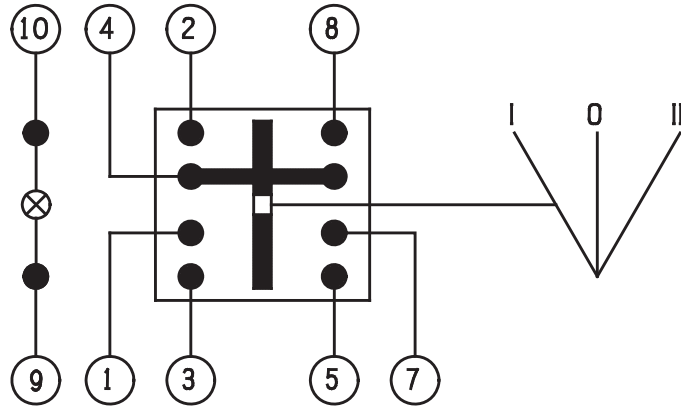

SCHMATIC OPERATION

NOTES:

1. CONTACT CAPACITY (RESISTIVE/LAMP):
  16A @ 13.5V
  10A @ 27.5V
2. TERMINALS 9 & 10 ARE FOR LIGHTING.
3. THE SCHEMATIC, SWITCH FEATURES AND LIGHTING ARE COMMON BETWEEN THE 511.XXX, 512.XXX AND 516.XXX SERIES OF SWITCHES.

SWITCH OPERATION

LIGHTING	BASIC SWITCH	MOMENTARY I-II	LOCK OFF	MOMENTARY ON LOCK OFF	LOCK ON & OFF
NONE		255 - 12V/24V			
GENERAL		256-12V 257-24V			
LOCATING		258-12V 259-24V			
LOCATING & FUNCTION		260-12V 261-24V			

MS FOSTER

SERVING THE TRANSPORTATION INDUSTRY

1040 Highway 212
Michigan City, IN 46360

OFFICE 219.879.9225
TOLL FREE 888.452.4053
FAX 219.879.9313

sales@msfoster.com
www.msfoster.com