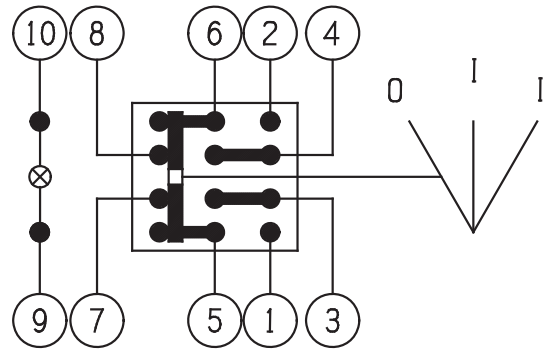

NOTES:

1. CONTACT CAPACITY (RESISTIVE/LAMP):
  16A @ 13.5V, 8A @ 27.5V
2. TERMINALS 9 & 10 ARE FOR LIGHTING.
3. THE SCHEMATIC, SWITCH FEATURES, AND LIGHTING ARE COMMON BETWEEN THE 511.XXX, 512.XXX AND 516.XXX SERIES OF SWITCHES.

SCHEMATIC OPERATION