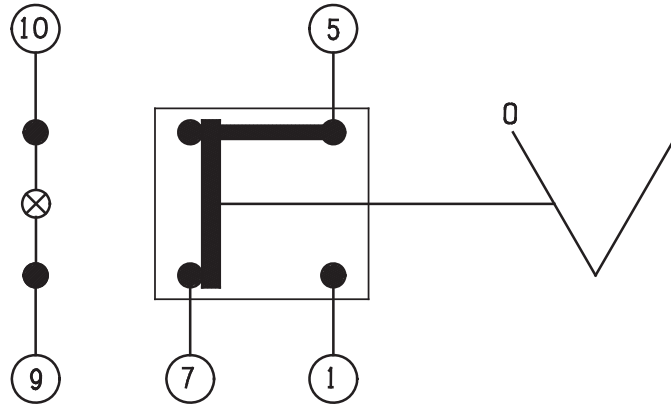

1. CONTACT CAPACITY (RESISTIVE/LAMP):
16A @ 13.5V
10A @ 27.5V
2. TERMINALS 9 & 10 ARE FOR LIGHTING.
3. THE SCHEMATIC, SWITCH FEATURES AND LIGHTING ARE COMMON BETWEEN THE 511.XXX, 512.XXX AND 516.XXX SERIES OF SWITCHES.