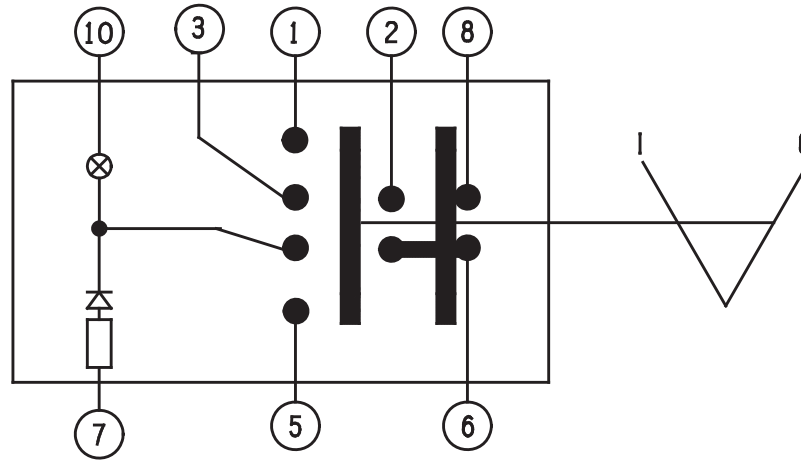

1040 Highway 212
Michigan City, IN 46360

OFFICE 219.879.9225
TOLL FREE 888.452.4053
FAX 219.879.9313

sales@msfoster.com
www.msfoster.com

SCHMATIC OPERATION

NOTES:

1. CONTACT CAPACITY (RESISTIVE/LAMP):
16A @ 13.5V
10A @ 27.5V
2. TERMINALS 9 & 10 ARE FOR LIGHTING.
3. THE SCHEMATIC, SWITCH FEATURES AND LIGHTING ARE COMMON BETWEEN THE 511.XXX, 512.XXX AND 516.XXX SERIES OF SWITCHES.