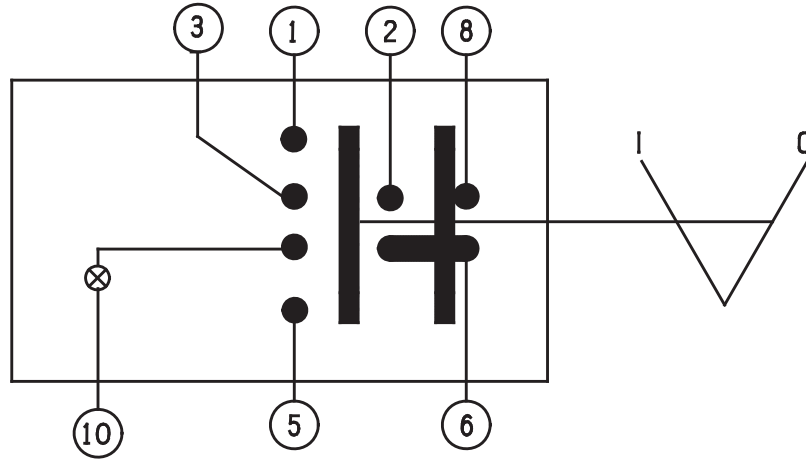

1. CONTACT CAPACITY (RESISTIVE/LAMP):
16A @ 13.5V
10A @ 27.5V
2. TERMINALS 9 & 10 ARE FOR LIGHTING.
3. THE SCHEMATIC, SWITCH FEATURES AND LIGHTING ARE COMMON BETWEEN THE 511.XXX, 512.XXX AND 516.XXX SERIES OF SWITCHES.