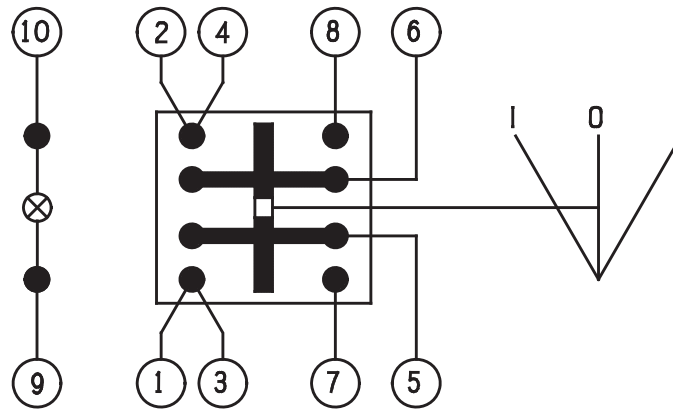

MS FOSTER

SERVING THE TRANSPORTATION INDUSTRY

1040 Highway 212
Michigan City, IN 46360

OFFICE 219.879.9225
TOLL FREE 888.452.4053
FAX 219.879.9313

sales@msfoster.com
www.msfoster.com

ERD6-8

SCHEMATIC OPERATION