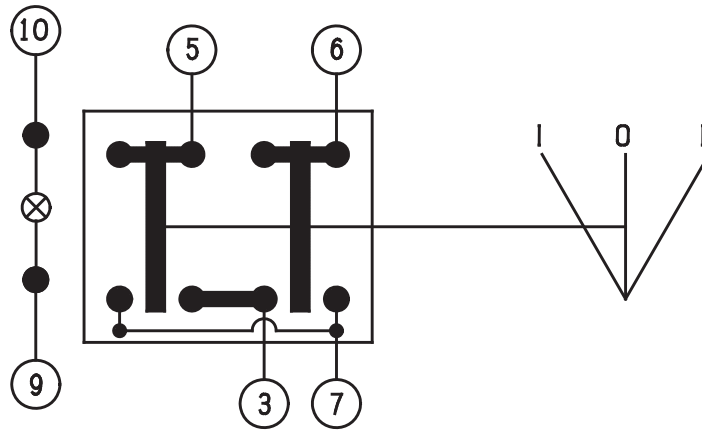

1. CONTACT CAPACITY (RESISTIVE/LAMP):
16A @ 13.5V
10A @ 27.5V
2. TERMINALS 9 & 10 ARE FOR LIGHTING.
3. THE SCHEMATIC, SWITCH FEATURES AND LIGHTING ARE COMMON BETWEEN THE 511.XXX, 512.XXX AND 516.XXX SERIES OF SWITCHES.