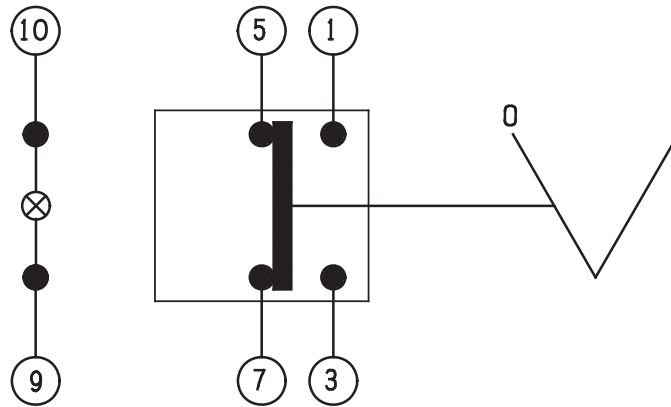

OFFICE 219.879.9225
TOLL FREE 888.452.4053
FAX 219.879.9313

sales@msfoster.com
www.msfoster.com

ERD6-5

SCHEMATIC OPERATION

NOTES:

1. CONTACT CAPACITY (RESISTIVE/LAMP):
16A @ 13.5V
10A @ 27.5V
2. TERMINALS 9 & 10 ARE FOR LIGHTING.
3. THE SCHEMATIC, SWITCH FEATURES AND LIGHTING ARE COMMON BETWEEN THE 511.XXX, 512.XXX AND 516.XXX SERIES OF SWITCHES.