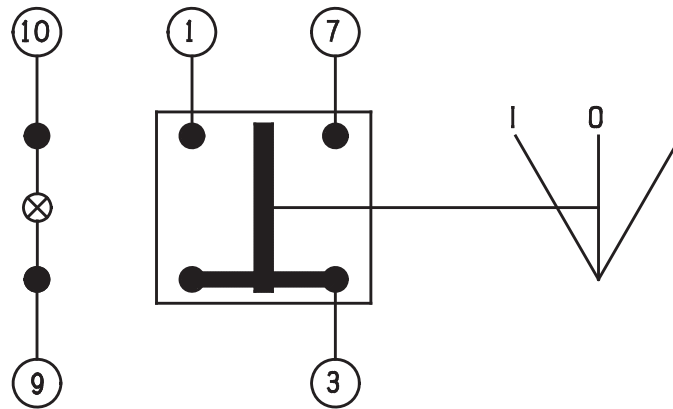

NOTES:

1. CONTACT CAPACITY (RESISTIVE/LAMP):
16A @ 13.5V
10A @ 27.5V
2. TERMINALS 9 & 10 ARE FOR LIGHTING.
3. THE SCHEMATIC, SWITCH FEATURES AND LIGHTING ARE COMMON BETWEEN THE 511.XXX, 512.XXX AND 516.XXX SERIES OF SWITCHES.