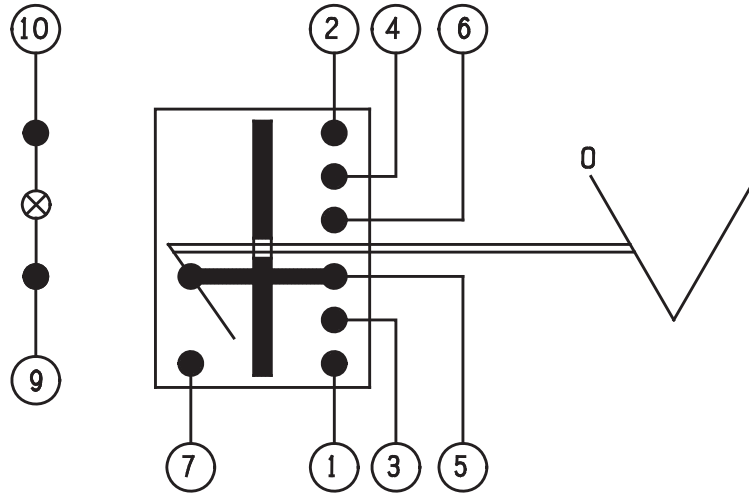

SERVING THE TRANSPORTATION INDUSTRY

1040 Highway 212
Michigan City, IN 46360

OFFICE 219.879.9225
TOLL FREE 888.452.4053
FAX 219.879.9313

sales@msfoster.com
www.msfoster.com

SCHMATIC OPERATION

NOTES:

1. CONTACT CAPACITY (RESISTIVE/LAMP):
16A @ 13.5V
10A @ 27.5V
2. TERMINALS 9 & 10 ARE FOR LIGHTING.
3. THE SCHEMATIC, SWITCH FEATURES AND LIGHTING ARE COMMON BETWEEN THE 511.XXX, 512.XXX AND 516.XXX SERIES OF SWITCHES.