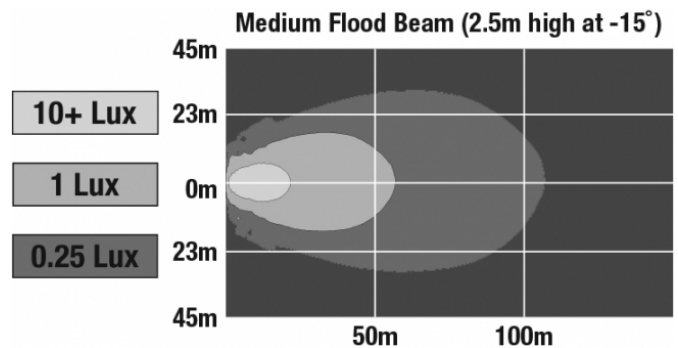

LED Work Light - Model 523

PRODUCT INFORMATION

Description	12-24V LED Work Light with Medium Flood Beam Pattern
Height	177.55 mm / 6.99 in
Width	253.75 mm / 9.99 in
Depth	88.90 mm / 3.5 in
Shape	Rectangular
Outer Lens Material	Glass
Outer Lens Color	Clear
Housing Material	Die-Cast Aluminum
Housing Color	Black
Mounting Hardware Description	(x1) 1/2"-Mounting Bolt
Mounting Type	Universal Pedestal Mount
Maximum Operating Temperature	65 °C / 149 °F
Connector or Wiring	Integrated 2-Pin Deutsch Weather-Proof Socket (DT04-2P)
Product Weight	6.72 lbs / 3.05 kgs
Shipping Weight	7.29 lbs / 3.31 kgs

ELECTRICAL SPECIFICATIONS

Input Voltage	12-24V DC
Current Draw	6.70A @ 12V DC 3.70A @ 24V DC

REGULATORY STANDARDS COMPLIANCE

Buy America Standards
IEC IP67

Eco Friendly

PHOTOMETRIC SPECIFICATIONS

Raw Lumen Output	8,100
Effective Lumen Output	3,900
Nominal LED Color Temperature	5000 K
Beam Pattern(s)	Forward Lighting - Flood (Medium)