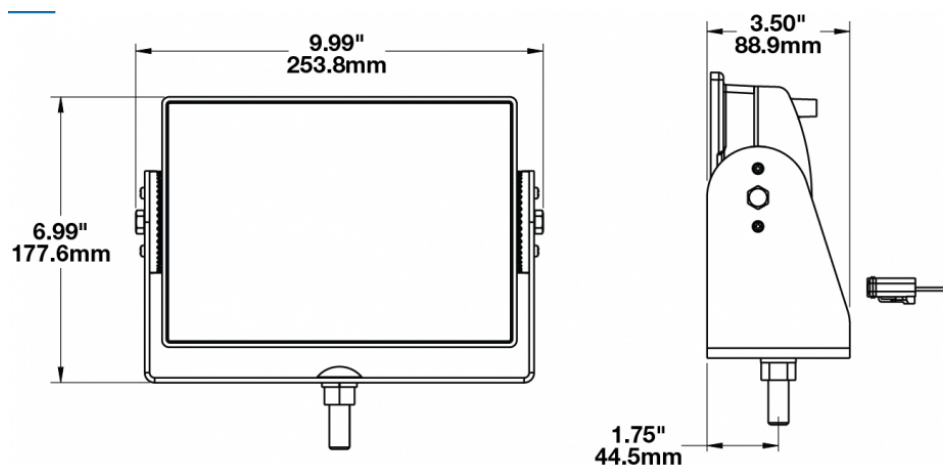

PRODUCT DIMENSIONS

MS FOSTER

SERVING THE TRANSPORTATION INDUSTRY

1040 Highway 212
Michigan City, IN 46360

OFFICE 219.879.9225
TOLL FREE 888.452.4053
FAX 219.879.9313

sales@msfoster.com
www.msfoster.com