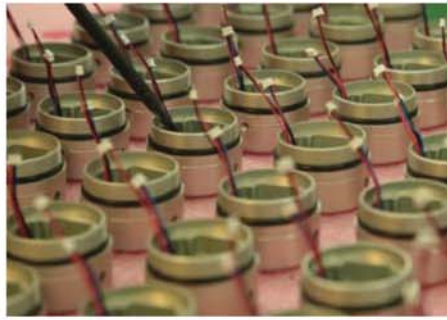

WHY DO PEOPLE LOVE ENDURACAM?

The EnduraCam system has been designed and manufactured to give you a product that will last for years, even in the harshest environments. With cameras that are 100% waterproof, 10G shock and vibration certified and feature an unmatched 3 year warranty, there is no better camera for use in even the toughest situations.

With most electronics being imported from overseas, Dakota Micro is proud to manufacture the EnduraCam cameras in North America.