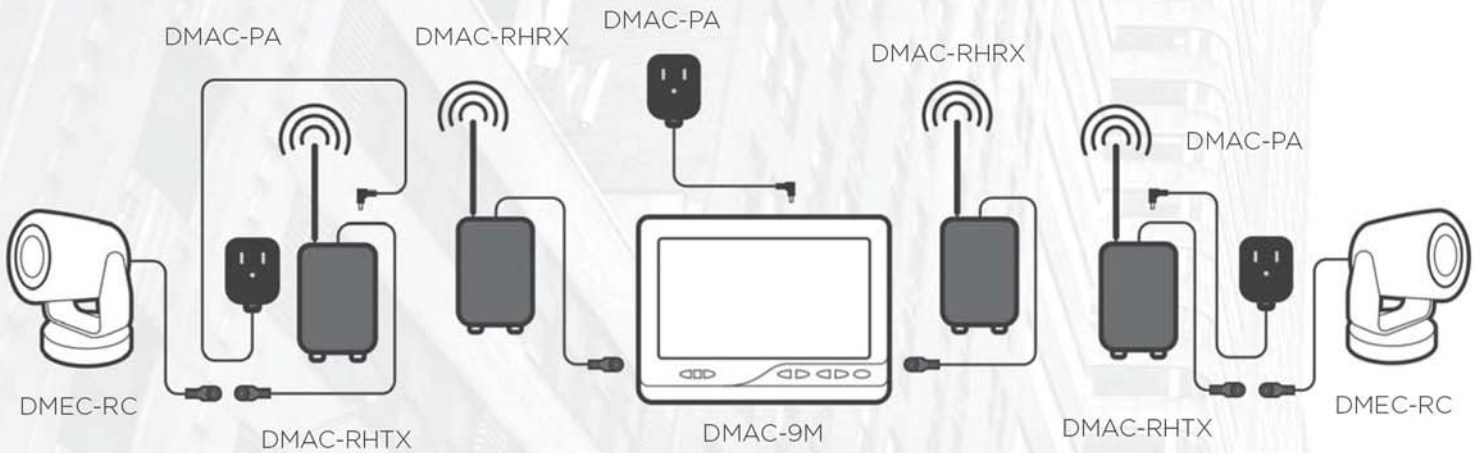

## 5DBI OMNI-DIRECTIONAL ANTENNA

**PN: DMAC-WA5**

Qty. 1 - Whip Style 5dBi Antenna

Qty. 1 - Attached 6ft Extension Cord (permanent)

Qty. 1 - Attached Magnet Mounting Base (permanent)

## WIRELESS CONNECTION DIAGRAMS

**Two Camera Wireless Diagram:** Transmit individual camera signals from different locations to matched receivers.

**Four Camera Wireless Diagram:** Transmit 4 combined camera signals from a single transmission point to a single receiver.