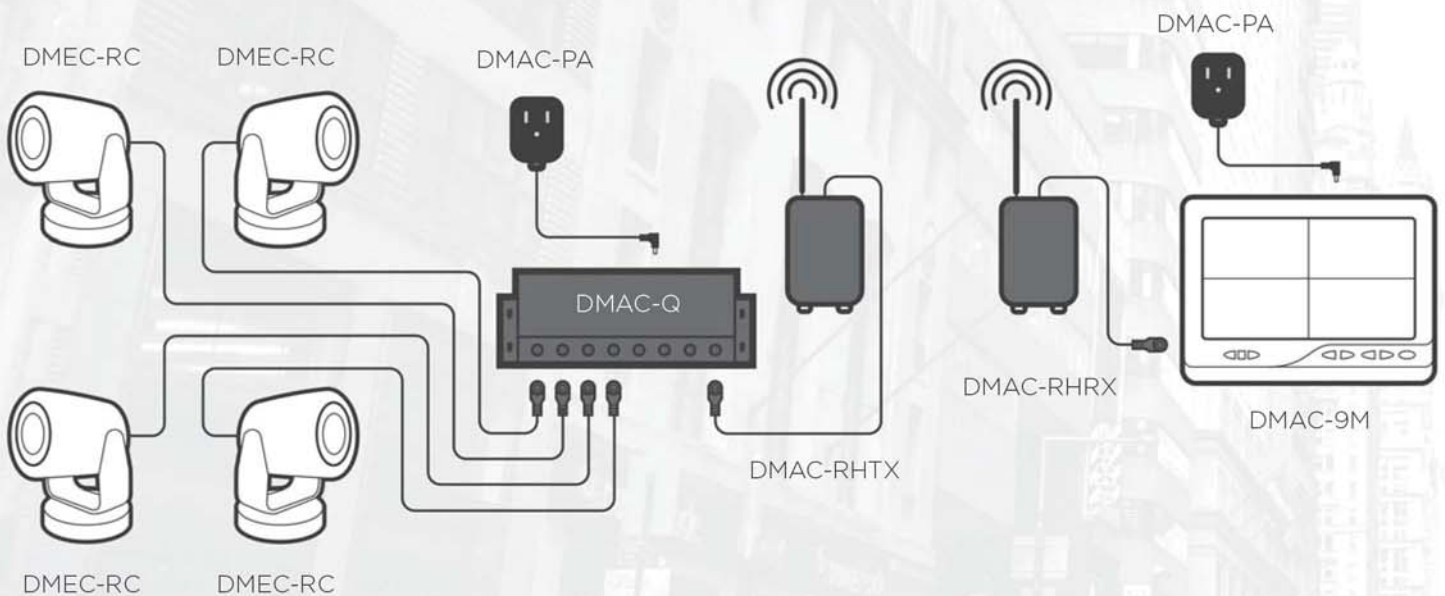

## 5DBI OMNI-DIRECTIONAL ANTENNA

**PN: DMAC-WA5**

Qty. 1 - Whip Style 5dBi Antenna

Qty. 1 - Attached 6ft Extension Cord (permanent)

Qty. 1 - Attached Magnet Mounting Base (permanent)

## WIRELESS CONNECTION DIAGRAMS

**Two Camera Wireless Diagram:** Transmit individual camera signals from different locations to matched receivers.

**Four Camera Wireless Diagram:** Transmit 4 combined camera signals from a single transmission point to a single receiver.