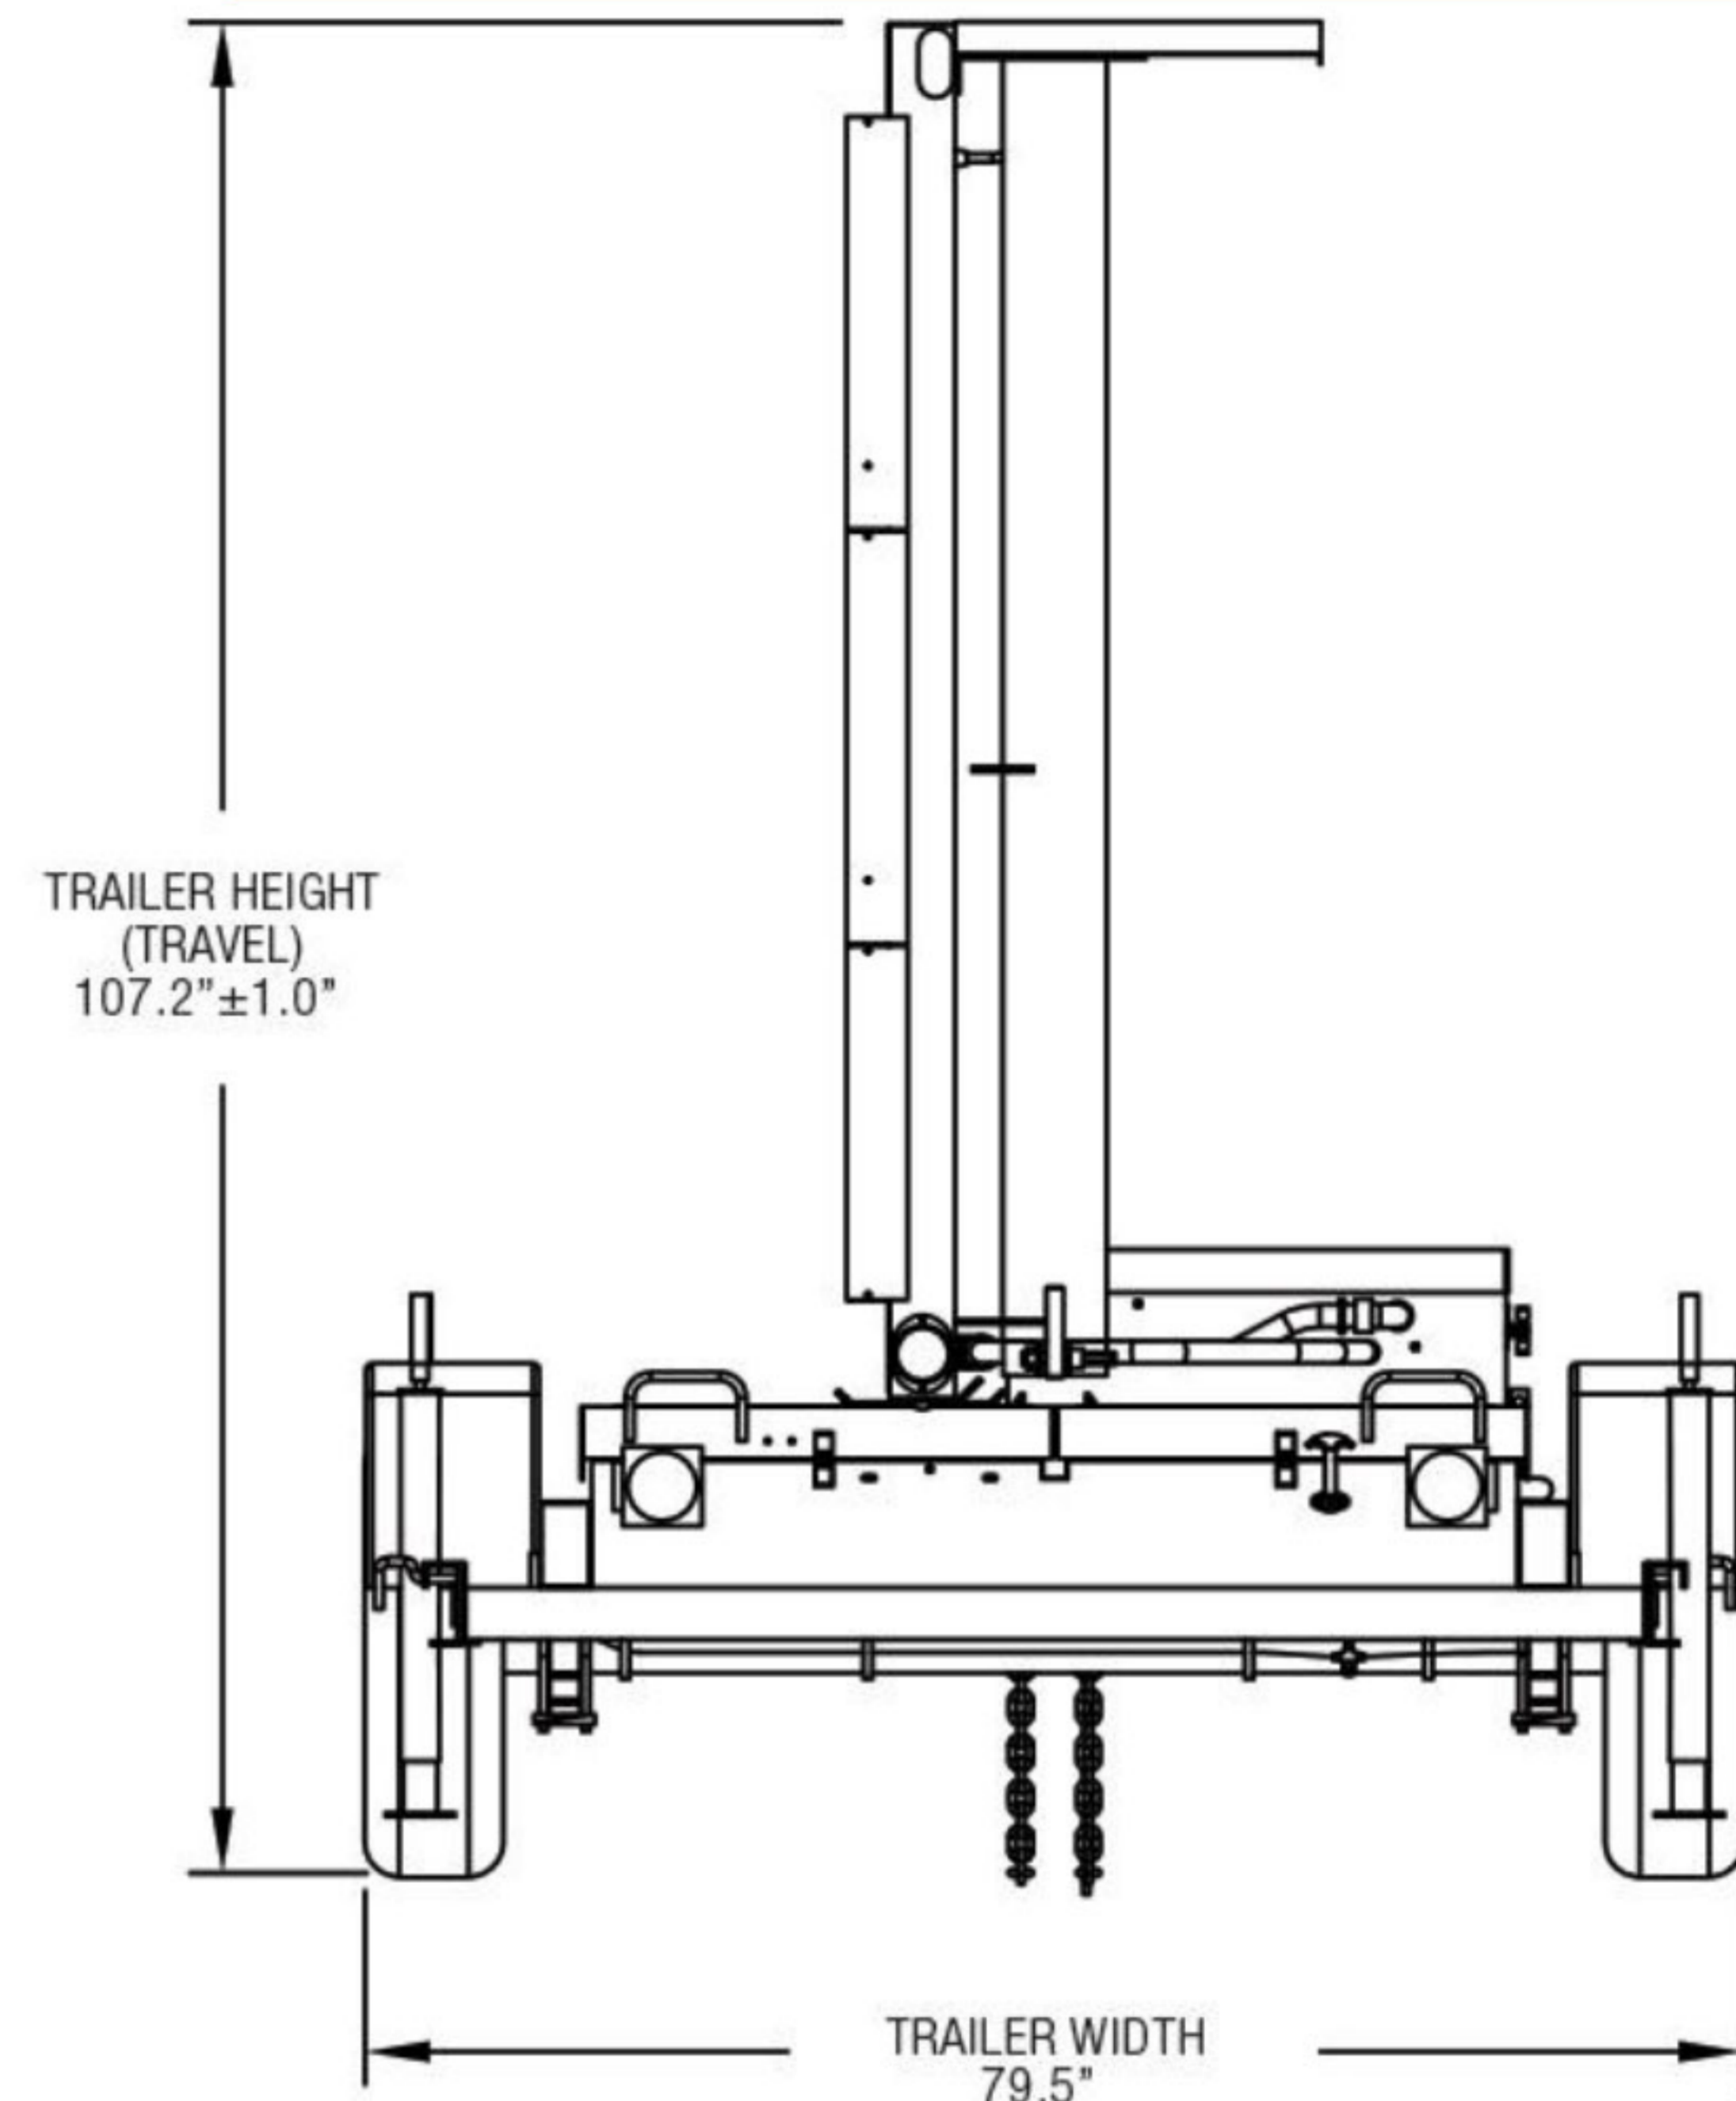

PHYSICAL / MECHANICAL

Height (raised)	163.5" / 4.2m
Height (storage)	107.2" / 2.73m
Length (tongue)	159" / 4.0m
Length (w/o tongue)	137.5" / 3.5m
Width	79.5" / 2.0m
Sign Case Width	137.5" / 3.5m
Sign Case Height	79.5" / 2.0m

CONTROL / OPERATION

Pre-programmed Messages	200
User-Defined Messages	200
Message Sequences	250
Control Panel Display	Backlit LCD
Graphical & Animation Messages	

ELECTRICAL / DISPLAY

Matrix Type	Line Matrix
LEDs Per Pixel	4
Angularity	30 Degrees
Speed-Variable	.10 sec increments
Timing	
Matrix Size	21 Rows x 50 Columns
LED Color	590 nm ITE Amber / Yellow
Character Size	12" to 18"