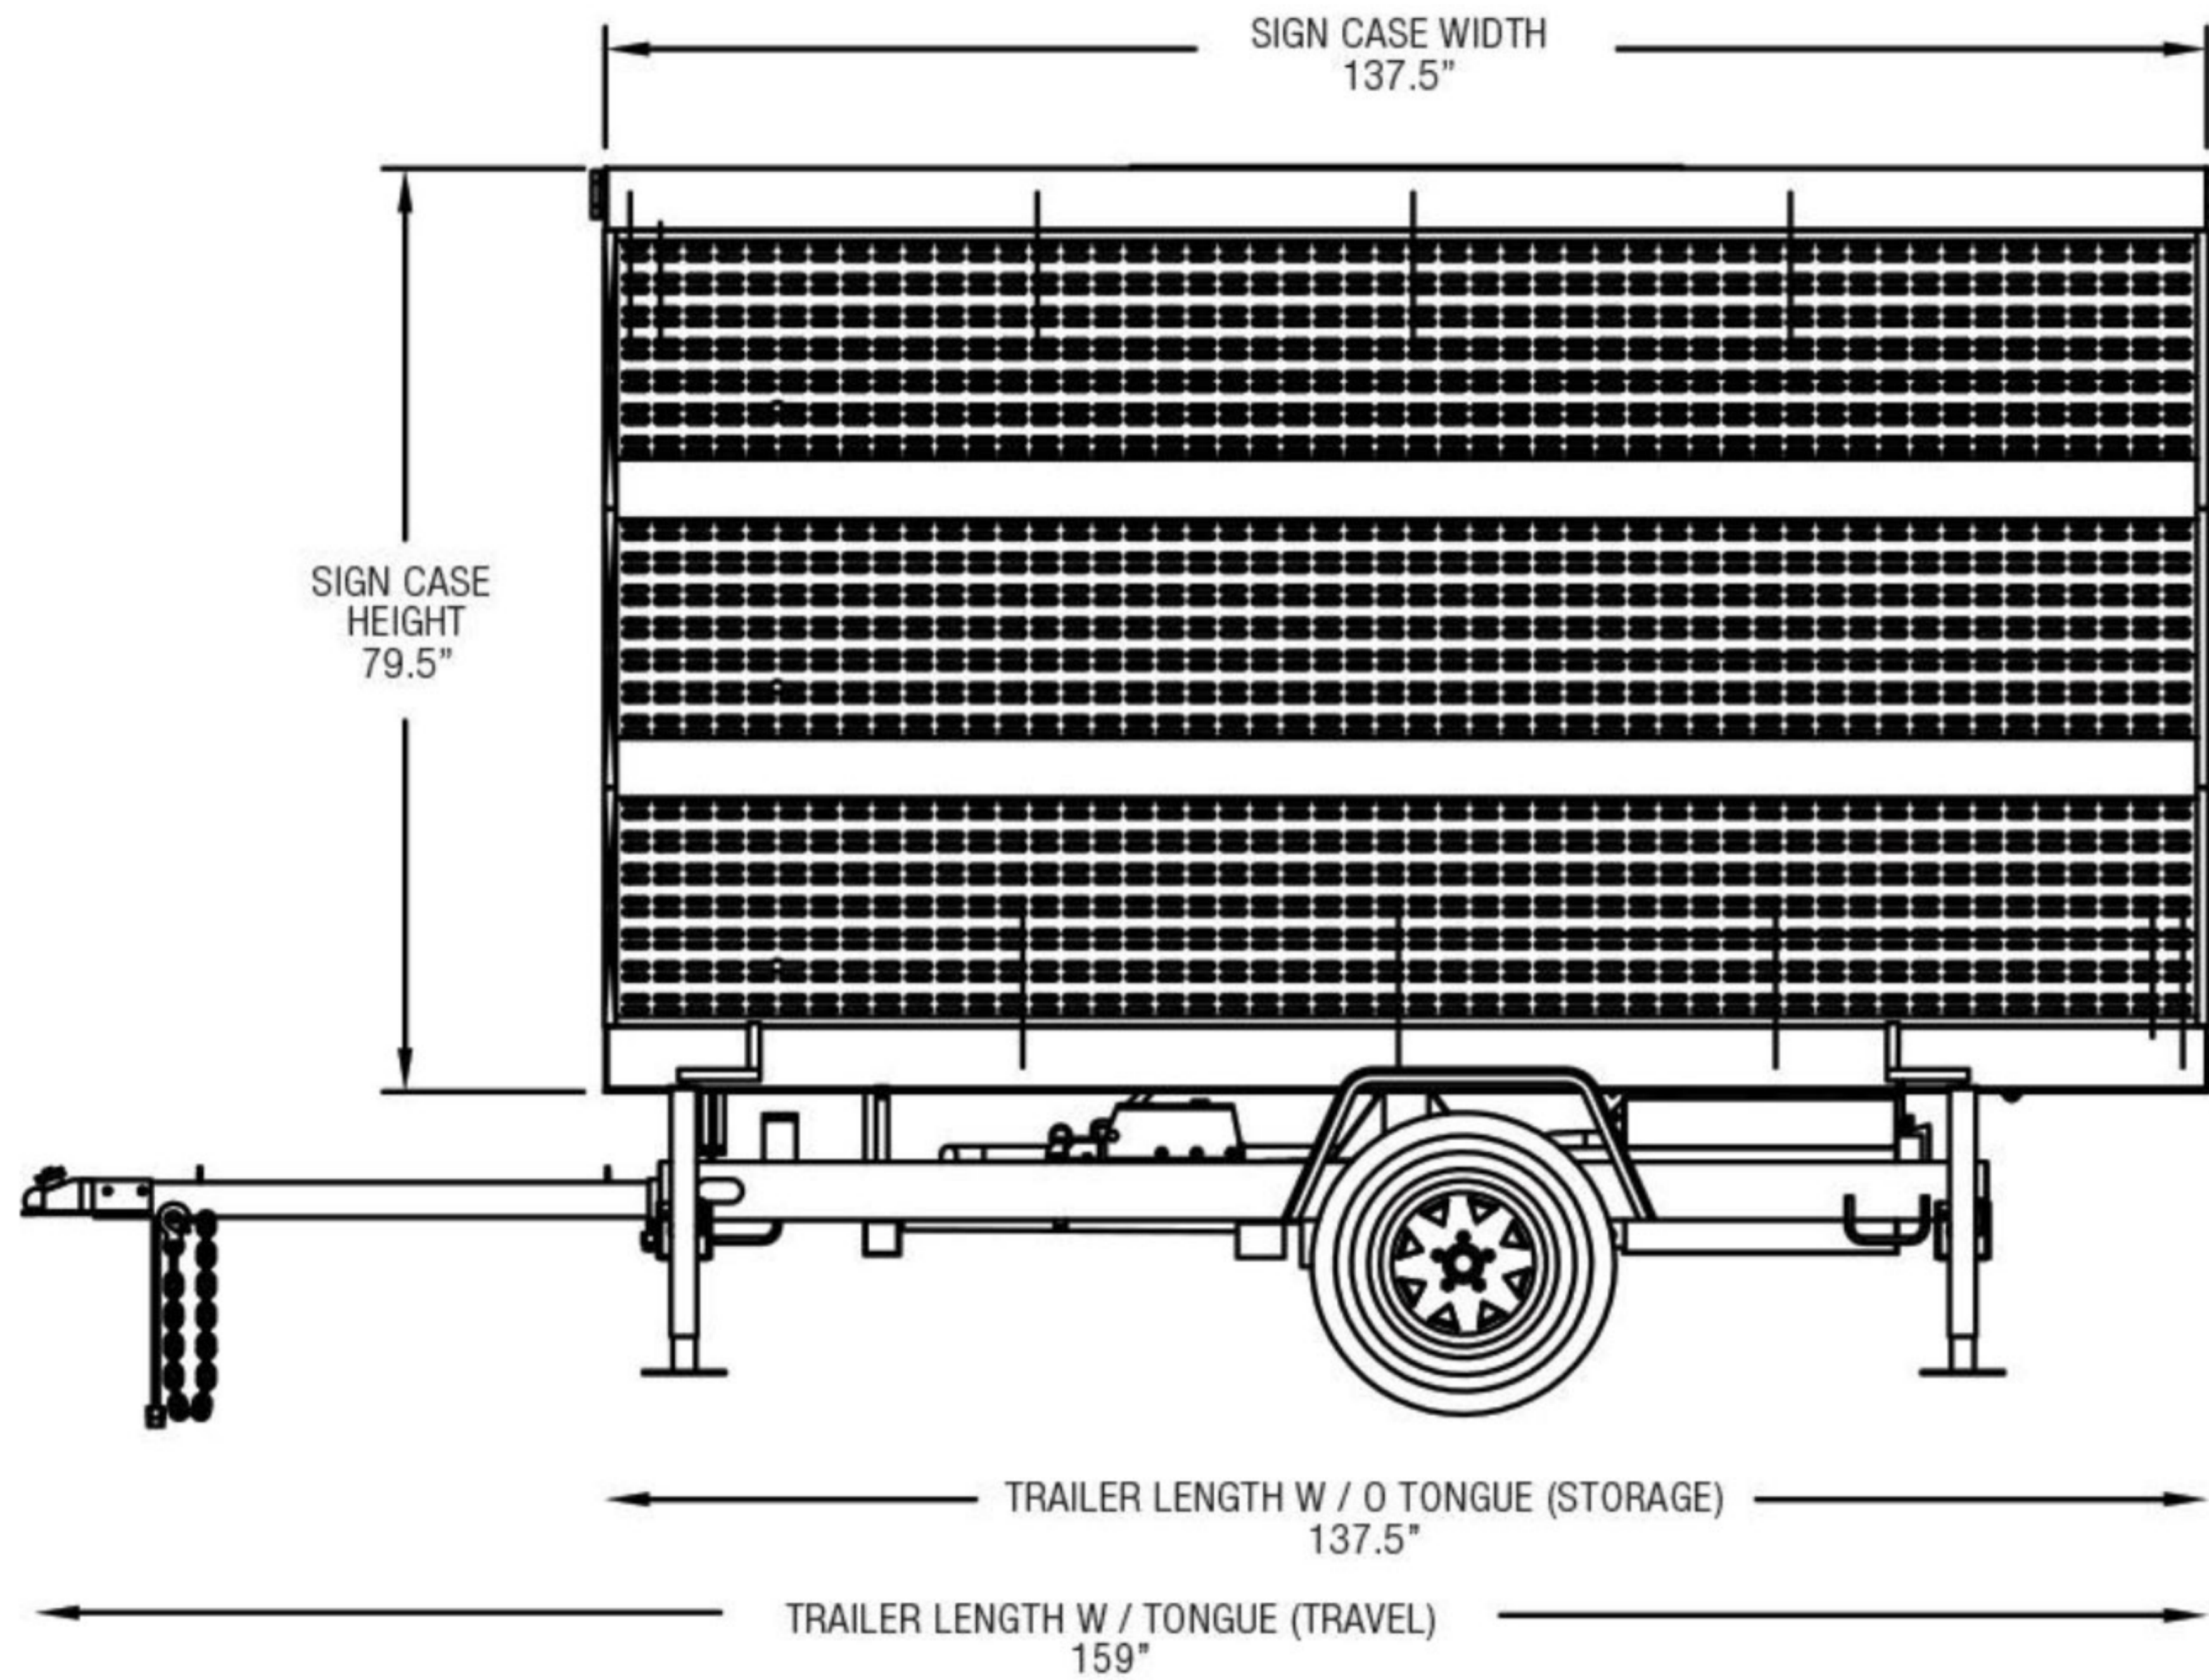

CMS-T332

PORTABLE CHANGEABLE MESSAGE SIGN

CATALOG NO:
AMS30065249

PHYSICAL / MECHANICAL

Height (raised)	163.5" / 4.2m
Height (storage)	107.2" / 2.73m
Length (tongue)	159" / 4.0m
Length (w/o tongue)	137.5" / 3.5m
Width	79.5" / 2.0m
Sign Case Width	137.5" / 3.5m
Sign Case Height	79.5" / 2.0m

CONTROL / OPERATION

Pre-programmed Messages	200
User-Defined Messages	200
Message Sequences	250
Control Panel Display	Backlit LCD
Graphical & Animation Messages	

ELECTRICAL / DISPLAY

Matrix Type	Line Matrix
LEDs Per Pixel	4
Angularity	30 Degrees
Speed-Variable	.10 sec increments
Timing	
Matrix Size	21 Rows x 50 Columns
LED Color	590 nm ITE Amber / Yellow
Character Size	12" to 18"

CHARACTER FONTS

Pixel Matrix	Normal Height	Characters Per Line	Lines Sign Face
3 x 7	18"	12	3
4 x 7	18"	10	3
5 x 7	18"	8	3
5 x 7	18"	6	3

SOLR™ PRIMARY POWER OPTION

Battery Life	30 Day standard Configuration
Land Power	On-board charger