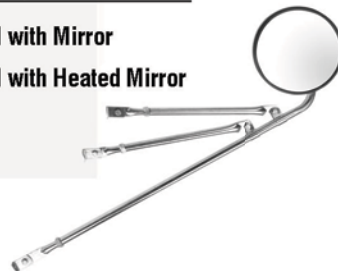

Tripod with 8½" Round Convex

TM900	Tri-Pod with Mirror
TMH900	Tri-Pod with Heated Mirror