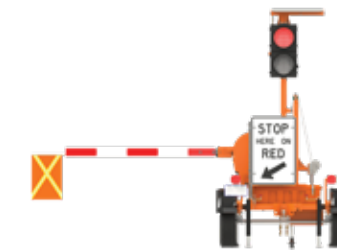

Ver-Mac: Traffic Control Safety Equipment